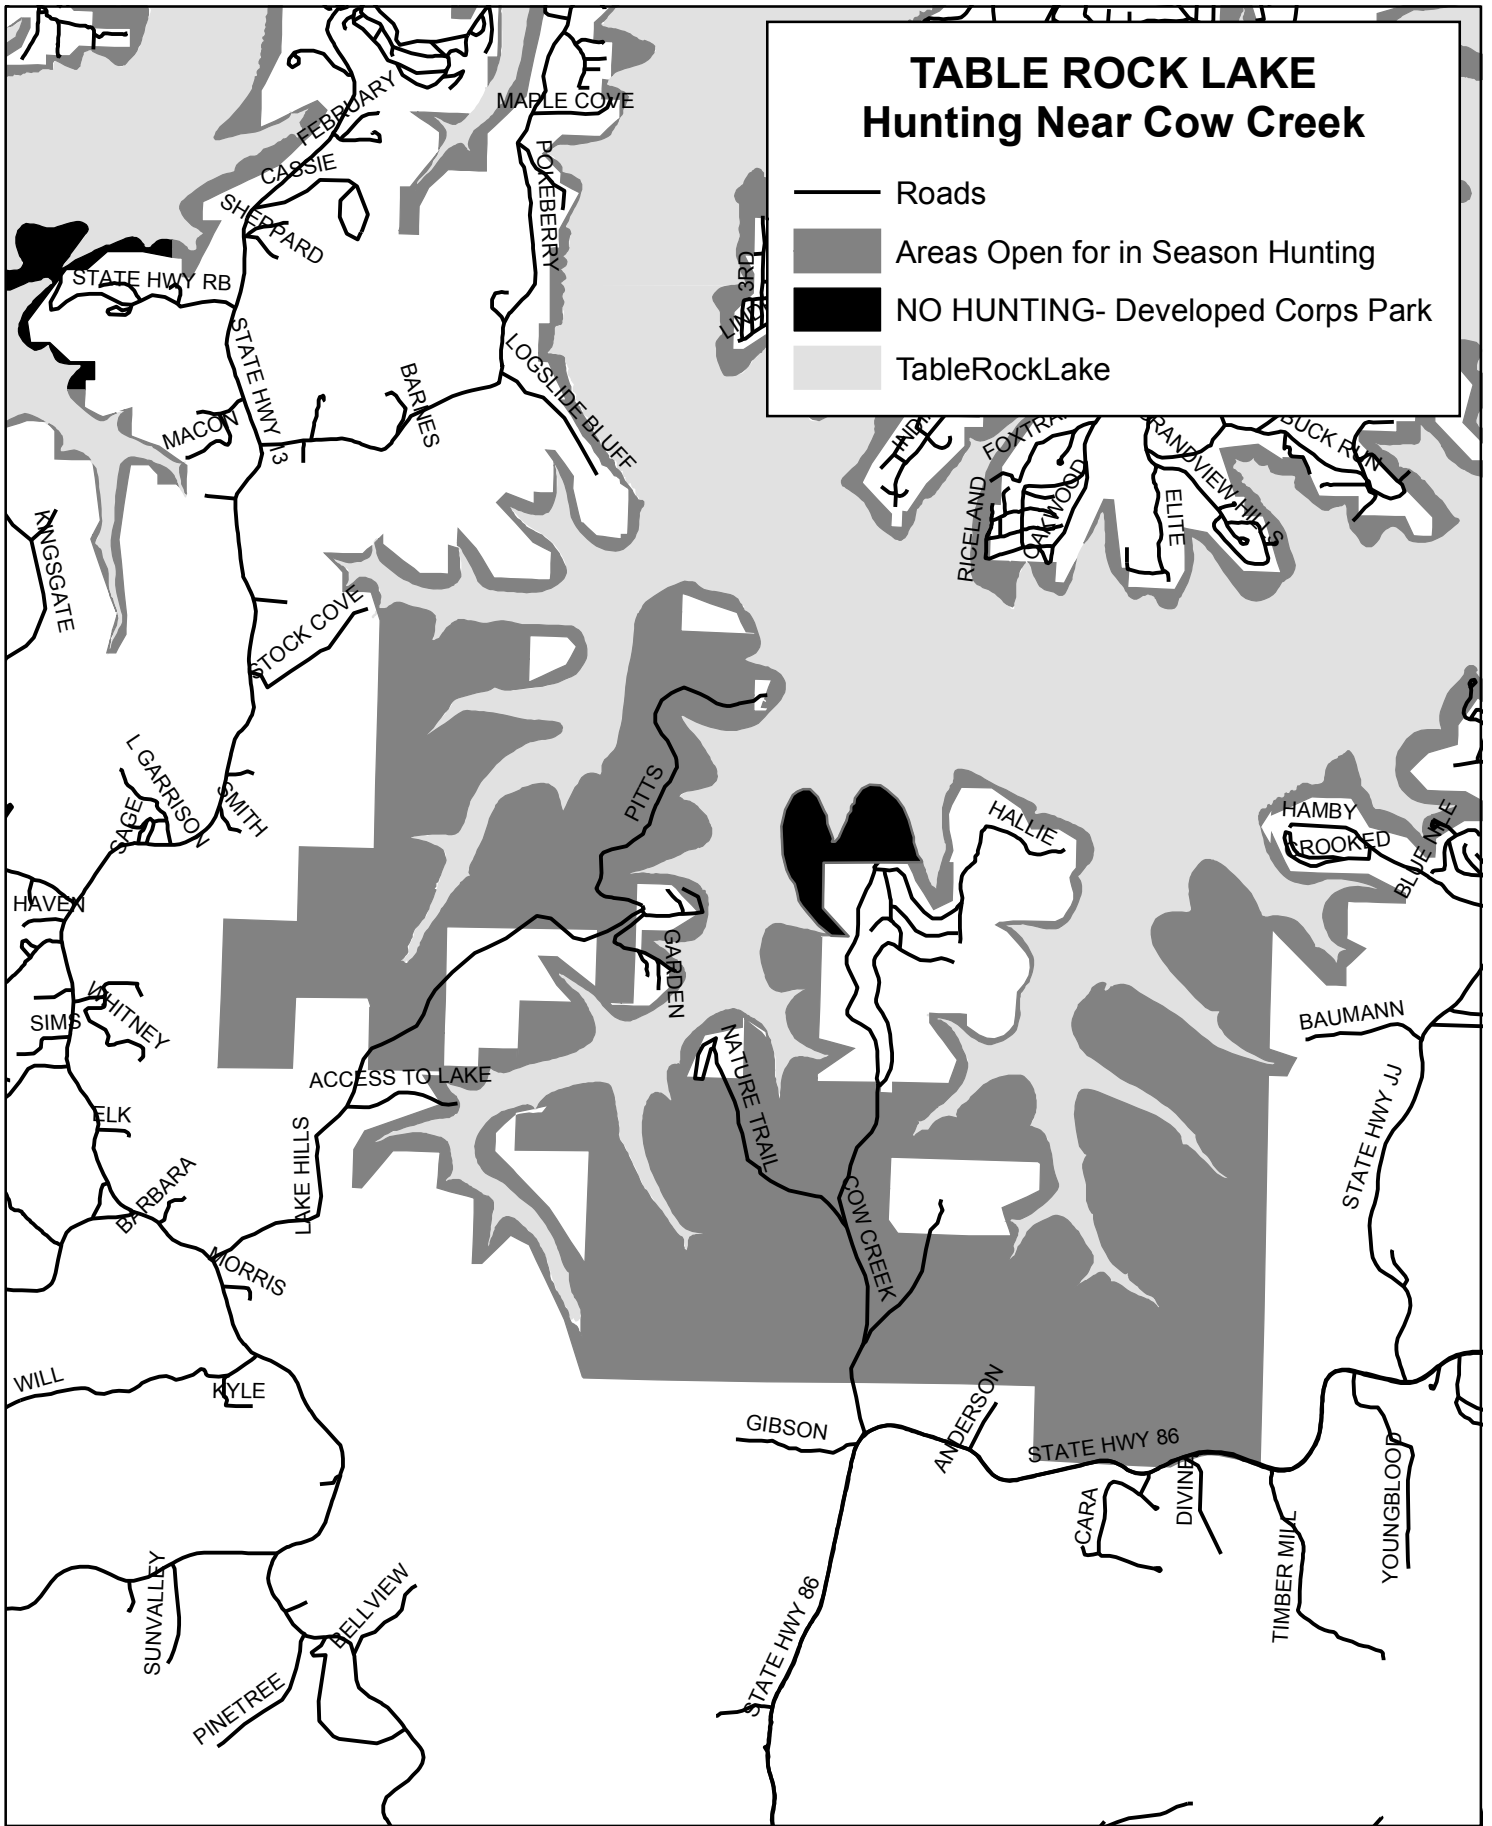

# TABLE ROCK LAKE Hunting Near Cow Creek

-  Roads
-  Areas Open for in Season Hunting
-  NO HUNTING- Developed Corps Park
-  TableRockLake

This image is an approximate representation and may not be used as a legal document due to errors in the generation process. Copies of survey plats and shoreline allocation maps may be obtained through the Table Rock Lake Project Office. The Corps of Engineers is not responsible for any incorrect information provided in this map.