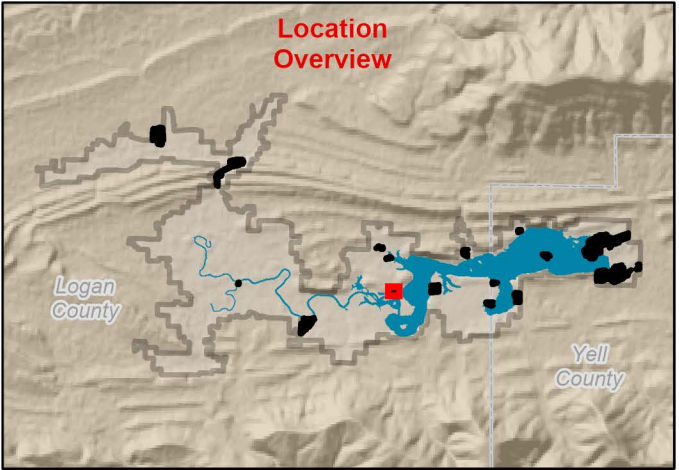

MASTER PLAN BLUE MOUNTAIN LAKE

ASHLEY CREEK PARK

Legend

- USACE Boat Ramp
- Roads
- Flood Pool
- Group Shelter
- Boat Ramp
- Roads
- Parking
- Park Boundary
- Blue Mountain Lake

MASTER PLAN BLUE MOUNTAIN LAKE

MAGAZINE BALL PARK

Legend

- Concessionaire and Restrooms
- State Highways
- Roads
- Flood Pool
- Dugout
- Park Boundary

MASTER PLAN BLUE MOUNTAIN LAKE

LICK CREEK ACCESS

Legend

- USACE Boat Ramp
- Roads
- State Highways
- Flood Pool
- Boat Ramp
- Roads
- Parking
- Park Boundary
- Blue Mountain Lake

MASTER PLAN BLUE MOUNTAIN LAKE

PERSIMMON POINT PRIMITIVE CAMPING

Legend

- Roads
- ▭ Park Boundary
- ▭ Blue Mountain Lake

MASTER PLAN BLUE MOUNTAIN LAKE

 US ARMY CORPS
OF ENGINEERS
Little Rock District
Blue Mountain Lake