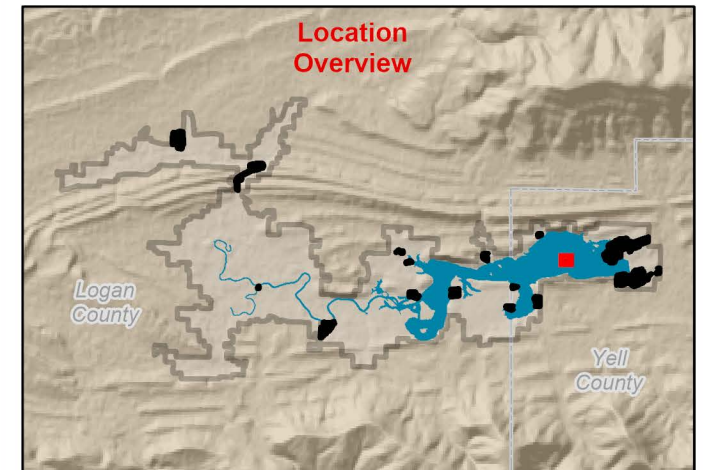

MASTER PLAN BLUE MOUNTAIN LAKE

BIG ISLAND PRIMITIVE CAMPING

Legend

-  Park Boundary
-  Blue Mountain Lake

MASTER PLAN BLUE MOUNTAIN LAKE