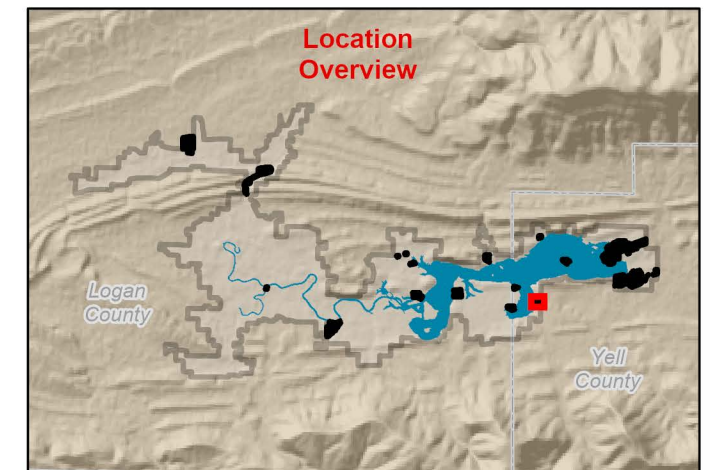

MASTER PLAN BLUE MOUNTAIN LAKE

ASHLEY CREEK PARK

Legend

- USACE Boat Ramp
- Roads
- Flood Pool
- Group Shelter
- Boat Ramp
- Roads
- Parking
- Park Boundary
- Blue Mountain Lake

MASTER PLAN BLUE MOUNTAIN LAKE

MAGAZINE BALL PARK

Legend

- Concessionaire and Restrooms
- State Highways
- Roads
- Flood Pool
- Dugout
- Park Boundary

MASTER PLAN BLUE MOUNTAIN LAKE

LICK CREEK ACCESS

Legend

- USACE Boat Ramp
- Roads
- State Highways
- Flood Pool
- Boat Ramp
- Roads
- Parking
- Park Boundary
- Blue Mountain Lake

MASTER PLAN BLUE MOUNTAIN LAKE

PERSIMMON POINT PRIMITIVE CAMPING

Legend

- Roads
- ▭ Park Boundary
- ▭ Blue Mountain Lake

MASTER PLAN BLUE MOUNTAIN LAKE

 US ARMY CORPS
OF ENGINEERS
Little Rock District
Blue Mountain Lake