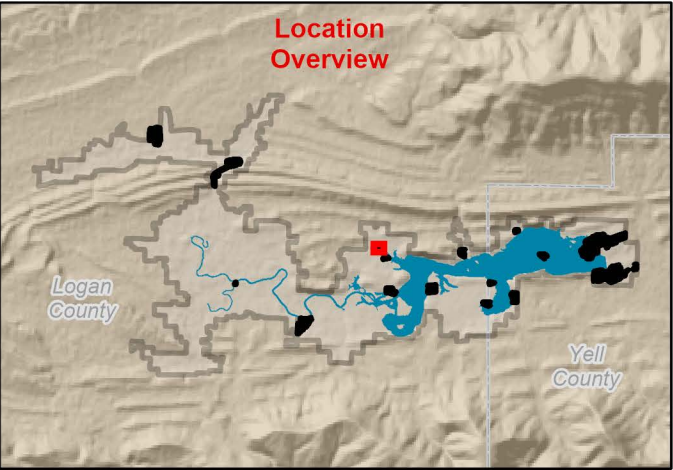

MAGAZINE BALL PARK

Legend

- Concessionaire and Restrooms
- State Highways
- Roads
- Flood Pool
- Dugout
- Park Boundary

MASTER PLAN BLUE MOUNTAIN LAKE

LICK CREEK ACCESS

Legend

- USACE Boat Ramp
- Roads
- State Highways
- Flood Pool
- Boat Ramp
- Roads
- Parking
- Park Boundary
- Blue Mountain Lake

MASTER PLAN BLUE MOUNTAIN LAKE

PERSIMMON POINT PRIMITIVE CAMPING

Legend

- Roads
- ▭ Park Boundary
- ▭ Blue Mountain Lake

MASTER PLAN BLUE MOUNTAIN LAKE

 US ARMY CORPS
OF ENGINEERS
Little Rock District
Blue Mountain Lake

PERSIMMON POINT EAST PRIMITIVE CAMPING

Legend

- Roads
- Flood Pool
- Park Boundary

MASTER PLAN BLUE MOUNTAIN LAKE

PERSIMMON POINT WEST PRIMITIVE CAMPING

Legend

- Roads
- - Flood Pool
- Park Boundary

MASTER PLAN BLUE MOUNTAIN LAKE