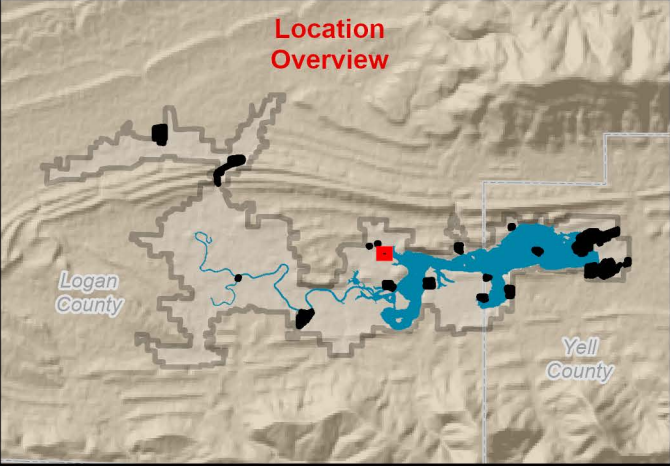

MASTER PLAN BLUE MOUNTAIN LAKE

PERSIMMON POINT PRIMITIVE CAMPING

Legend

- Roads
- ▭ Park Boundary
- ▭ Blue Mountain Lake

MASTER PLAN BLUE MOUNTAIN LAKE

 US ARMY CORPS
OF ENGINEERS
Little Rock District
Blue Mountain Lake

PERSIMMON POINT EAST PRIMITIVE CAMPING

Legend

- Roads
- Flood Pool
- Park Boundary

MASTER PLAN BLUE MOUNTAIN LAKE

PERSIMMON POINT WEST PRIMITIVE CAMPING

Legend

- Roads
- - Flood Pool
- Park Boundary

MASTER PLAN BLUE MOUNTAIN LAKE

CROW CREEK PRIMITIVE CAMPING

Legend

- Roads
- Park Boundary
- Blue Mountain Lake

MASTER PLAN BLUE MOUNTAIN LAKE

LEASE THREE PRIMITIVE CAMPING

Legend

- Roads
- - Flood Pool
- Park Boundary
- Blue Mountain Lake