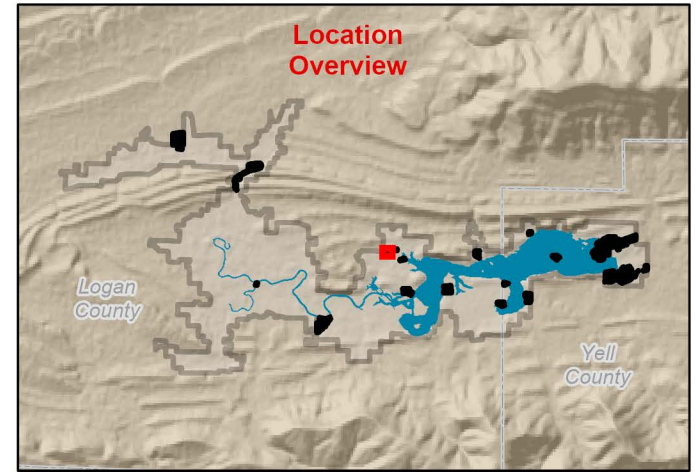

MASTER PLAN BLUE MOUNTAIN LAKE

PERSIMMON POINT PRIMITIVE CAMPING

Legend

- Roads
- ▭ Park Boundary
- ▭ Blue Mountain Lake

MASTER PLAN BLUE MOUNTAIN LAKE

 US ARMY CORPS
OF ENGINEERS
Little Rock District
Blue Mountain Lake

PERSIMMON POINT EAST PRIMITIVE CAMPING

Legend

- Roads
- Flood Pool
- Park Boundary

MASTER PLAN BLUE MOUNTAIN LAKE

PERSIMMON POINT WEST PRIMITIVE CAMPING

Legend

- Roads
- - Flood Pool
- Park Boundary

MASTER PLAN BLUE MOUNTAIN LAKE

CROW CREEK PRIMITIVE CAMPING

Legend

- Roads
- Park Boundary
- Blue Mountain Lake

MASTER PLAN BLUE MOUNTAIN LAKE

LEASE THREE PRIMITIVE CAMPING

Legend

- Roads
- - Flood Pool
- Park Boundary
- Blue Mountain Lake