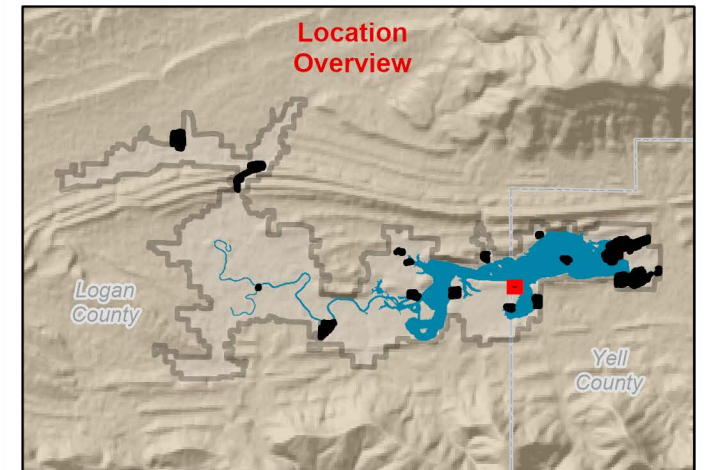

CROW CREEK PRIMITIVE CAMPING

Legend

- Roads
- Park Boundary
- Blue Mountain Lake

MASTER PLAN BLUE MOUNTAIN LAKE

LEASE THREE PRIMITIVE CAMPING

Legend

- Roads
- - Flood Pool
- Park Boundary
- Blue Mountain Lake

MASTER PLAN BLUE MOUNTAIN LAKE

TWIN COVES PRIMITIVE CAMPING

Legend

- Roads
- ▭ Park Boundary
- ▭ Blue Mountain Lake

MASTER PLAN BLUE MOUNTAIN LAKE

PECAN GROVE PRIMITIVE CAMPING

Legend

- Roads
- Park Boundary
- Blue Mountain Lake