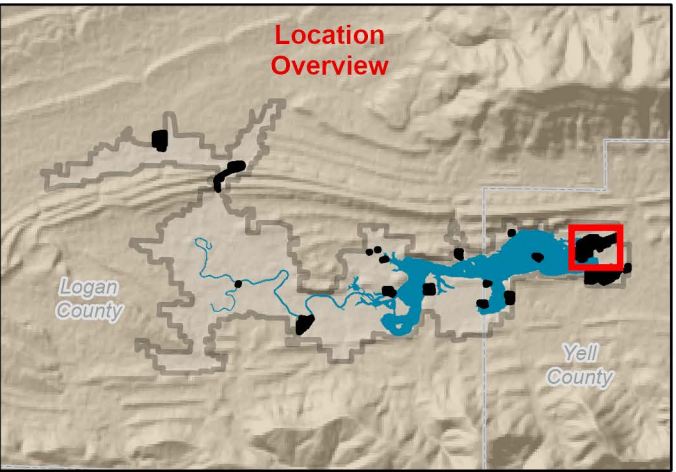

WAVELAND PARK

Legend			
	USACE Boat Ramp		Playground
	Dump Station		Swim Beach
	Gate House		Group Shelter
	Fish Cleaning Station		Campsites
	Restroom w/ Showers		Boat Ramp
	Gate		Roads
	Roads		Parking
	Flood Pool		Park Boundary
	Amphitheater		Blue Mountain Lake

MASTER PLAN BLUE MOUNTAIN LAKE

US ARMY CORPS
OF ENGINEERS
Little Rock District
Blue Mountain Lake

OUTLET AREA PARK

Legend

-  Dump Station
-  Overlook Shelter
-  Restroom w/ Showers
-  Gate
-  Roads
-  Flood Pool
-  Playground
-  Campsites
-  Roads
-  Parking
-  Park Boundary
-  Blue Mountain Lake

MASTER PLAN BLUE MOUNTAIN LAKE

TWIN COVES PRIMITIVE CAMPING

Legend

- Roads
- ▭ Park Boundary
- ▭ Blue Mountain Lake

MASTER PLAN BLUE MOUNTAIN LAKE

PECAN GROVE PRIMITIVE CAMPING

Legend

- Roads
- Park Boundary
- Blue Mountain Lake

MASTER PLAN BLUE MOUNTAIN LAKE

BIG ISLAND PRIMITIVE CAMPING

Legend

-  Park Boundary
-  Blue Mountain Lake

MASTER PLAN BLUE MOUNTAIN LAKE