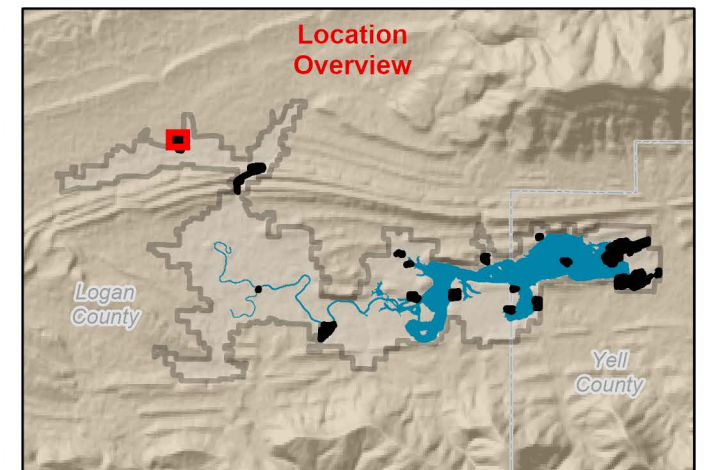

MASTER PLAN BLUE MOUNTAIN LAKE

 **US ARMY CORPS
OF ENGINEERS**
Little Rock District
Blue Mountain Lake

HISE HILL PARK

Legend

-  USACE Boat Ramp
-  Day Use Site
-  Roads
-  State Highways
-  Flood Pool
-  Group Shelter
-  Boat Ramp
-  Roads
-  Parking
-  Park Boundary
-  Blue Mountain Lake

MASTER PLAN BLUE MOUNTAIN LAKE

ASHLEY CREEK PARK

Legend

- USACE Boat Ramp
- Roads
- Flood Pool
- Group Shelter
- Boat Ramp
- Roads
- Parking
- Park Boundary
- Blue Mountain Lake

MASTER PLAN BLUE MOUNTAIN LAKE

MAGAZINE BALL PARK

Legend

- Concessionaire and Restrooms
- State Highways
- Roads
- Flood Pool
- Dugout
- Park Boundary

MASTER PLAN BLUE MOUNTAIN LAKE

LICK CREEK ACCESS

Legend

- USACE Boat Ramp
- Roads
- State Highways
- Flood Pool
- Boat Ramp
- Roads
- Parking
- Park Boundary
- Blue Mountain Lake