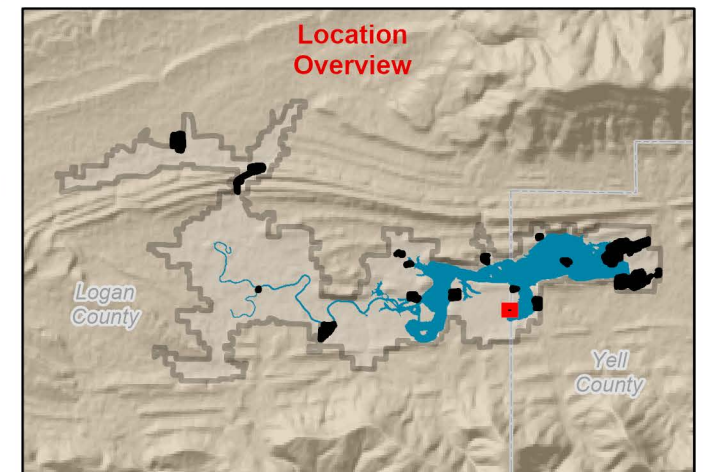

MASTER PLAN BLUE MOUNTAIN LAKE

TWIN COVES PRIMITIVE CAMPING

Legend

- Roads
- ▭ Park Boundary
- ▭ Blue Mountain Lake

MASTER PLAN BLUE MOUNTAIN LAKE

PECAN GROVE PRIMITIVE CAMPING

Legend

- Roads
- Park Boundary
- Blue Mountain Lake

MASTER PLAN BLUE MOUNTAIN LAKE

BIG ISLAND PRIMITIVE CAMPING

Legend

-  Park Boundary
-  Blue Mountain Lake

MASTER PLAN BLUE MOUNTAIN LAKE