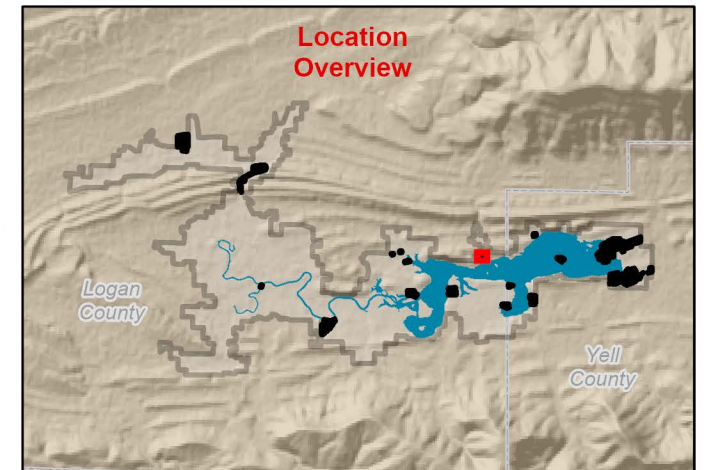

MASTER PLAN BLUE MOUNTAIN LAKE

US ARMY CORPS
OF ENGINEERS
Little Rock District
Blue Mountain Lake

OUTLET AREA PARK

Legend

-  Dump Station
-  Overlook Shelter
-  Restroom w/ Showers
-  Gate
-  Roads
-  Flood Pool
-  Playground
-  Campsites
-  Roads
-  Parking
-  Park Boundary
-  Blue Mountain Lake

MASTER PLAN BLUE MOUNTAIN LAKE

 **US ARMY CORPS
OF ENGINEERS**
Little Rock District
Blue Mountain Lake

HISE HILL PARK

Legend

-  USACE Boat Ramp
-  Day Use Site
-  Roads
-  State Highways
-  Flood Pool
-  Group Shelter
-  Boat Ramp
-  Roads
-  Parking
-  Park Boundary
-  Blue Mountain Lake

MASTER PLAN BLUE MOUNTAIN LAKE

ASHLEY CREEK PARK

Legend

- USACE Boat Ramp
- Roads
- Flood Pool
- Group Shelter
- Boat Ramp
- Roads
- Parking
- Park Boundary
- Blue Mountain Lake

MASTER PLAN BLUE MOUNTAIN LAKE

MAGAZINE BALL PARK

Legend

- Concessionaire and Restrooms
- State Highways
- Roads
- Flood Pool
- Dugout
- Park Boundary

MASTER PLAN BLUE MOUNTAIN LAKE

LICK CREEK ACCESS

Legend

- USACE Boat Ramp
- Roads
- State Highways
- Flood Pool
- Boat Ramp
- Roads
- Parking
- Park Boundary
- Blue Mountain Lake