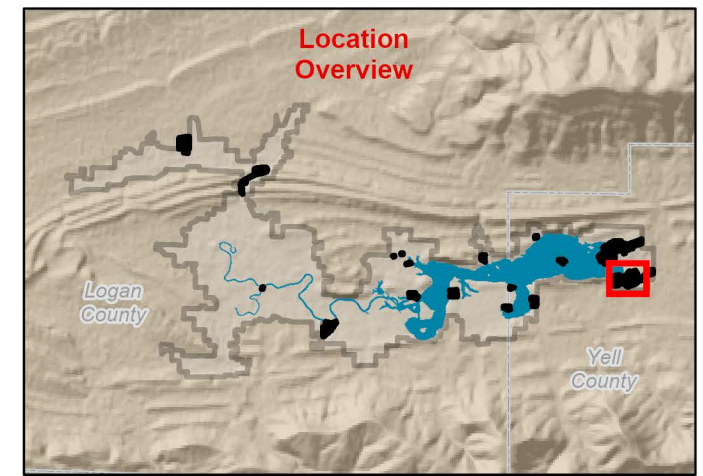

MASTER PLAN BLUE MOUNTAIN LAKE

US ARMY CORPS
OF ENGINEERS
Little Rock District
Blue Mountain Lake

OUTLET AREA PARK

Legend

-  Dump Station
-  Overlook Shelter
-  Restroom w/ Showers
-  Gate
-  Roads
-  Flood Pool
-  Playground
-  Campsites
-  Roads
-  Parking
-  Park Boundary
-  Blue Mountain Lake

MASTER PLAN BLUE MOUNTAIN LAKE

 **US ARMY CORPS
OF ENGINEERS**
Little Rock District
Blue Mountain Lake

HISE HILL PARK

Legend

-  USACE Boat Ramp
-  Day Use Site
-  Roads
-  State Highways
-  Flood Pool
-  Group Shelter
-  Boat Ramp
-  Roads
-  Parking
-  Park Boundary
-  Blue Mountain Lake

MASTER PLAN BLUE MOUNTAIN LAKE

ASHLEY CREEK PARK

Legend

- USACE Boat Ramp
- Roads
- Flood Pool
- Group Shelter
- Boat Ramp
- Roads
- Parking
- Park Boundary
- Blue Mountain Lake

MASTER PLAN BLUE MOUNTAIN LAKE

MASTER PLAN BLUE MOUNTAIN LAKE

BIG ISLAND PRIMITIVE CAMPING

Legend

-  Park Boundary
-  Blue Mountain Lake

MASTER PLAN BLUE MOUNTAIN LAKE