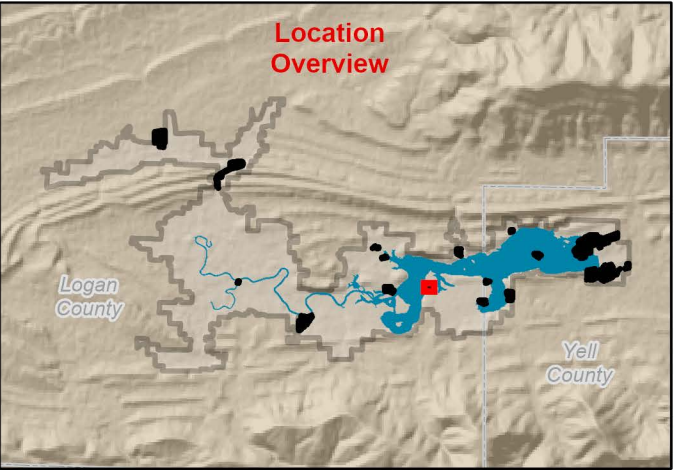

CROW CREEK PRIMITIVE CAMPING

Legend

- Roads
- Park Boundary
- Blue Mountain Lake

MASTER PLAN BLUE MOUNTAIN LAKE

LEASE THREE PRIMITIVE CAMPING

Legend

- Roads
- - Flood Pool
- Park Boundary
- Blue Mountain Lake

MASTER PLAN BLUE MOUNTAIN LAKE

TWIN COVES PRIMITIVE CAMPING

Legend

- Roads
- ▭ Park Boundary
- ▭ Blue Mountain Lake

MASTER PLAN BLUE MOUNTAIN LAKE

PECAN GROVE PRIMITIVE CAMPING

Legend

- Roads
- Park Boundary
- Blue Mountain Lake

MASTER PLAN BLUE MOUNTAIN LAKE

BIG ISLAND PRIMITIVE CAMPING

Legend

-  Park Boundary
-  Blue Mountain Lake

MASTER PLAN BLUE MOUNTAIN LAKE