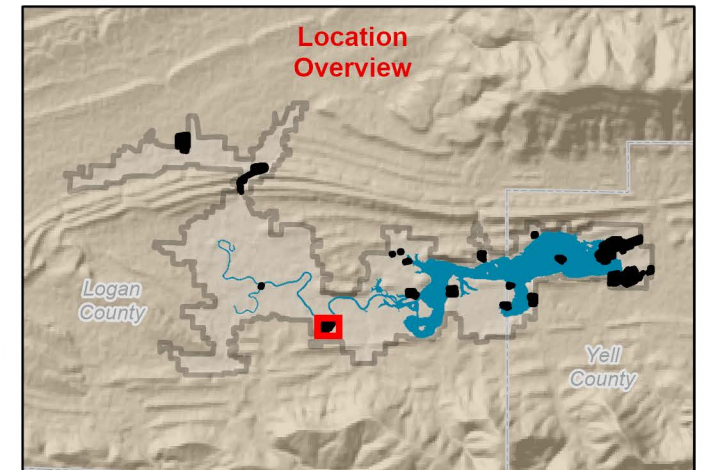

MASTER PLAN BLUE MOUNTAIN LAKE

US ARMY CORPS
OF ENGINEERS
Little Rock District
Blue Mountain Lake

OUTLET AREA PARK

Legend

-  Dump Station
-  Overlook Shelter
-  Restroom w/ Showers
-  Gate
-  Roads
-  Flood Pool
-  Playground
-  Campsites
-  Roads
-  Parking
-  Park Boundary
-  Blue Mountain Lake

MASTER PLAN BLUE MOUNTAIN LAKE

 **US ARMY CORPS
OF ENGINEERS**
Little Rock District
Blue Mountain Lake

HISE HILL PARK

Legend

-  USACE Boat Ramp
-  Day Use Site
-  Roads
-  State Highways
-  Flood Pool
-  Group Shelter
-  Boat Ramp
-  Roads
-  Parking
-  Park Boundary
-  Blue Mountain Lake

MASTER PLAN BLUE MOUNTAIN LAKE

ASHLEY CREEK PARK

Legend

- USACE Boat Ramp
- Roads
- Flood Pool
- Group Shelter
- Boat Ramp
- Roads
- Parking
- Park Boundary
- Blue Mountain Lake

MASTER PLAN BLUE MOUNTAIN LAKE

MAGAZINE BALL PARK

Legend

- Concessionaire and Restrooms
- State Highways
- Roads
- Flood Pool
- Dugout
- Park Boundary

MASTER PLAN BLUE MOUNTAIN LAKE

LICK CREEK ACCESS

Legend

- USACE Boat Ramp
- Roads
- State Highways
- Flood Pool
- Boat Ramp
- Roads
- Parking
- Park Boundary
- Blue Mountain Lake