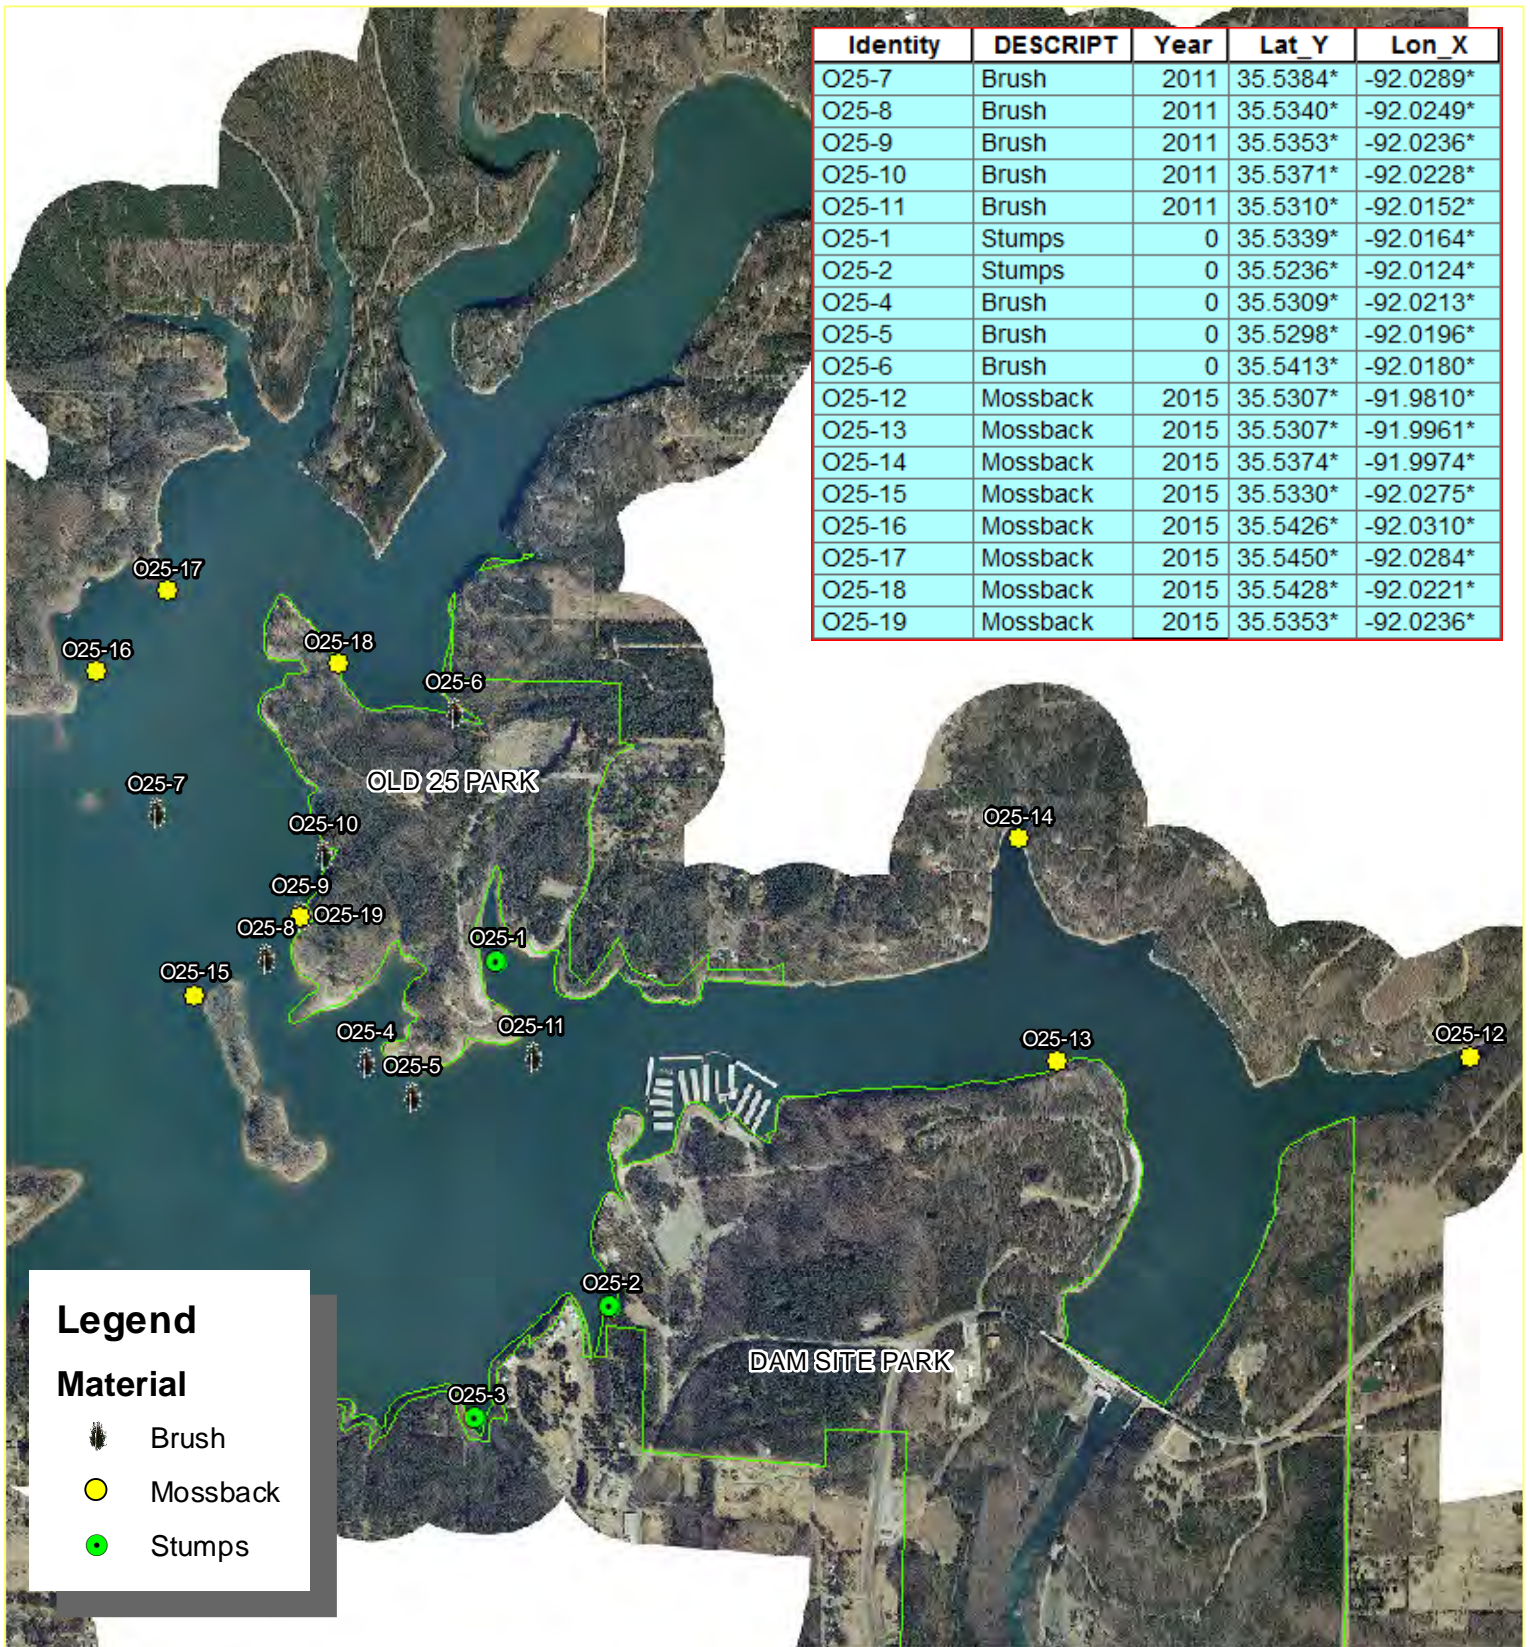

# Greers Ferry Lake

## Old 25 Fish Structure

This image is an approximate representation and may not be used as a legal document due to errors in the generation process.