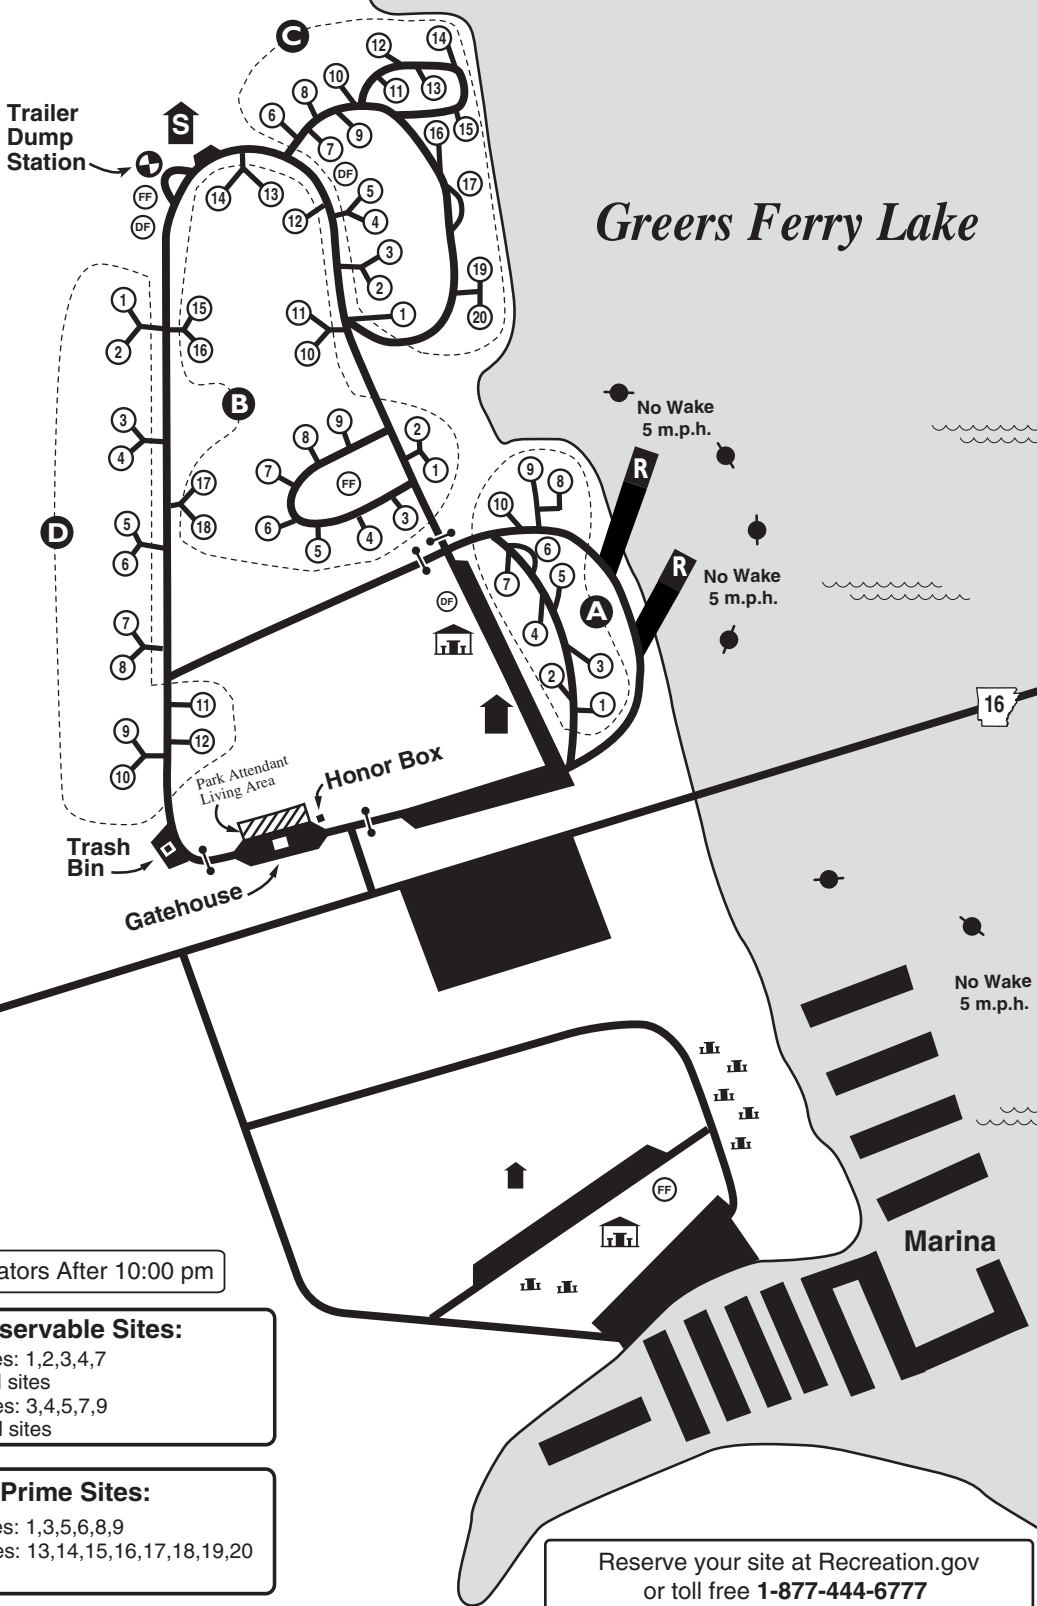

For more information, contact the Greers Ferry Project Office at (501) 362-2416, M-F, 7:30am-4pm or Park Gate House at (501) 825-7602, seasonal hours vary

Trailer Dump Station

Greers Ferry Lake

No Generators After 10:00 pm

Reservable Sites:
A area sites: 1,2,3,4,7
B area--All sites
C area sites: 3,4,5,7,9
D area--All sites

Prime Sites:
A area sites: 1,3,5,6,8,9
C area sites: 13,14,15,16,17,18,19,20

Reserve your site at Recreation.gov
or toll free 1-877-444-6777

LEGEND Map not to scale

Electrical Outlets at all Campsites.
30 and 20 Amp Service

- **A** Camp Area
- **1** Campsite
- **1** Multi-family site
- **WF** Water Faucet
- **FF** Freeze Proof Faucet
- **DF** Drinking Fountain
- **↑** Toilet
- **S** Toilet with Showers
- **☒** Trash Bin
- **⌘** Picnic Area
- **⌘** Picnic Shelter
- **R** Boat Launch Ramp
- **⌘** Playground
- **♻️** Dump Station
- **⌘** Gate

Narrows Park

U.S. Army Corps of Engineers
Little Rock District
02/15/15