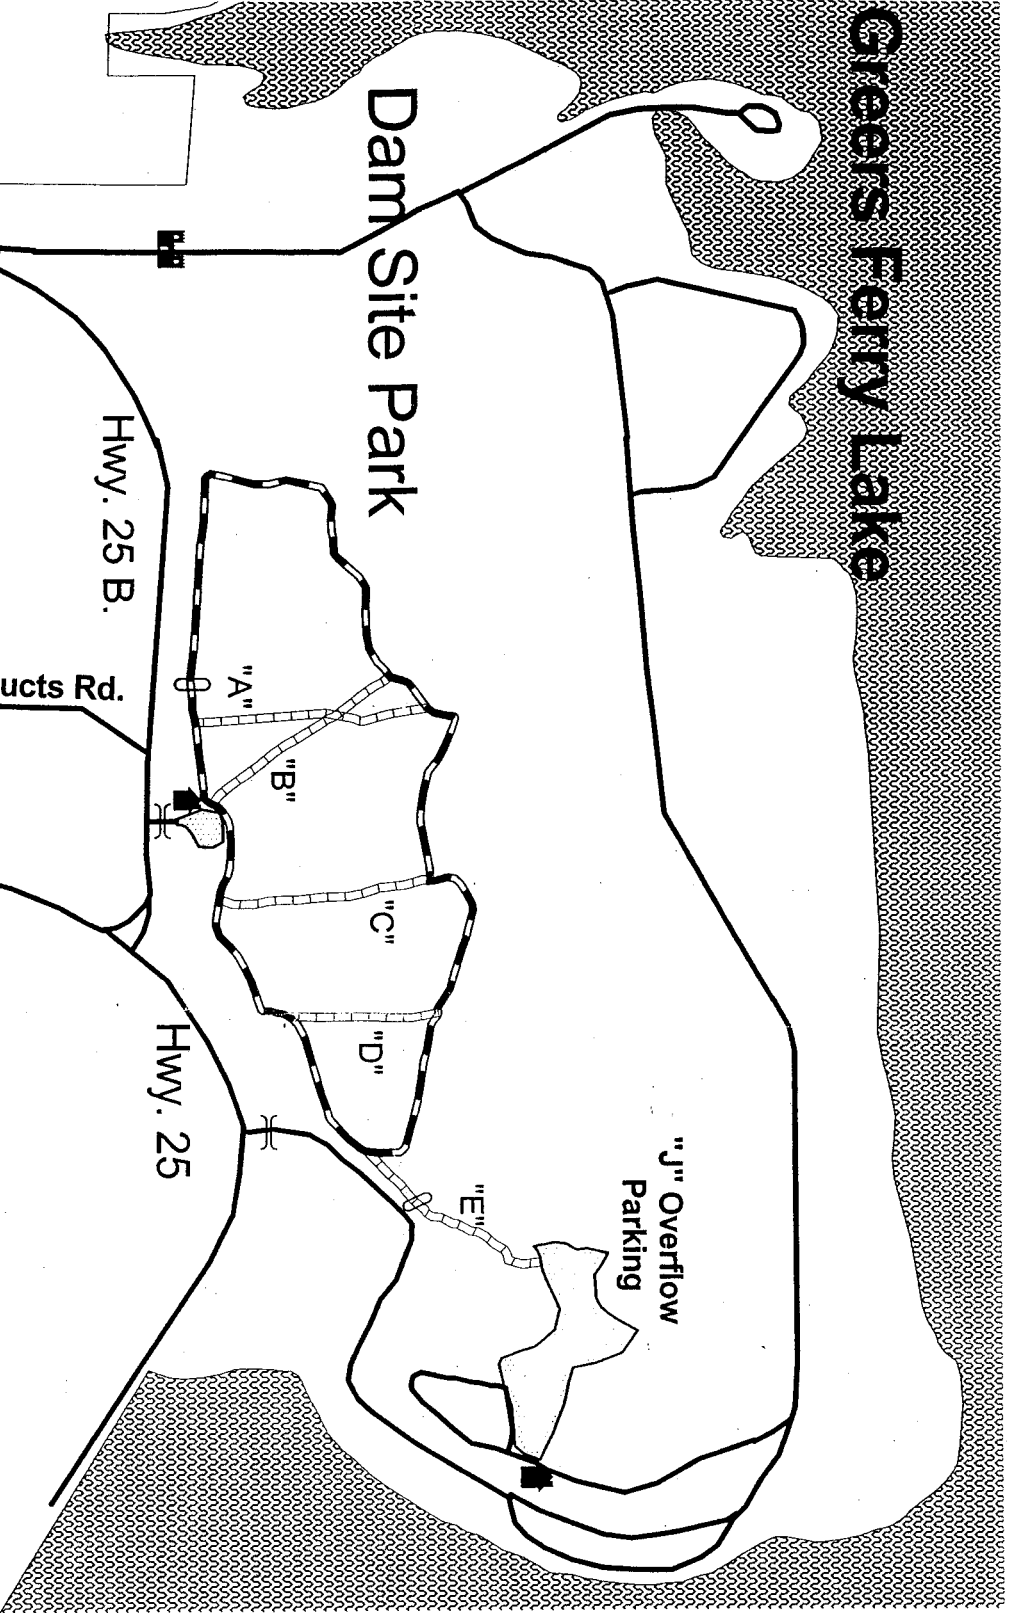

# Josh Park Memorial Trail

Greers Ferry Lake

- Primary Trail
- Secondary Trail
- Restroom
- Gatehouse
- Gate
- Culvert
- Paved Roads
- Parking Lot
- Park Boundary
- Lake

- Primary Trail - 6,485'
  - Trail A - 886'
  - Trail B - 820'
  - Trail C - 800'
  - Trail D - 550'
  - Trail E - 825'
- 1 Mile = 5,280'