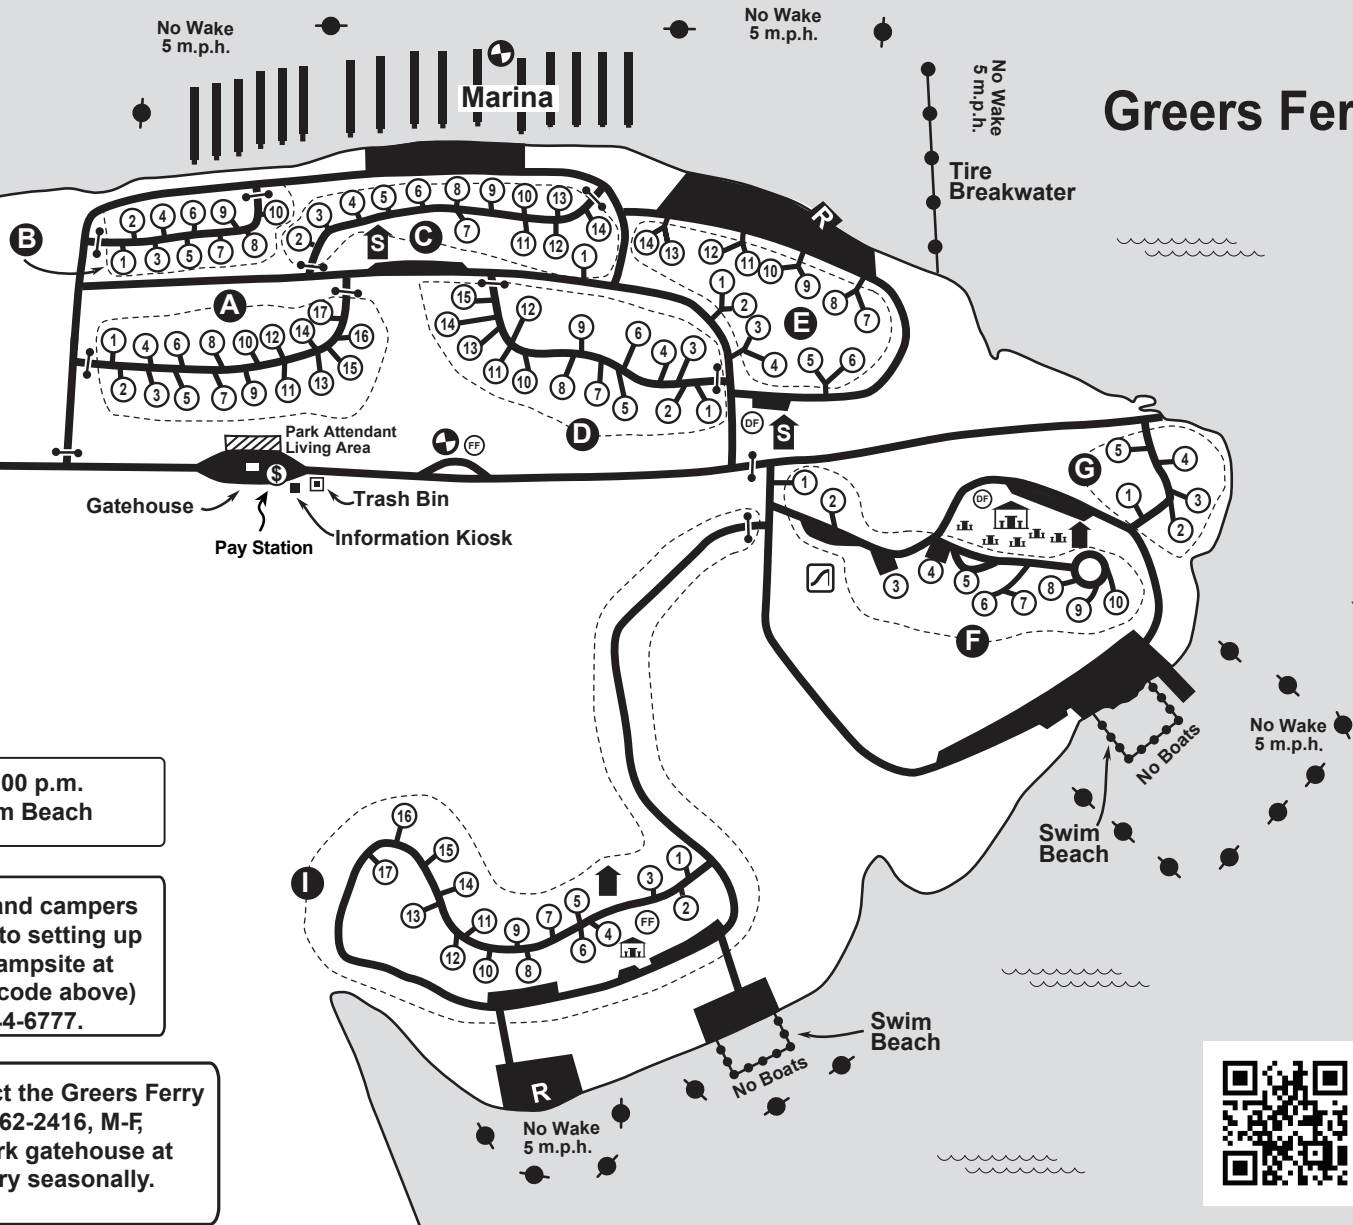

Greers Ferry Lake

No Generators After 10:00 p.m.
Pets Not Allowed in Swim Beach

All campsites are reservable and campers must have a reservation prior to setting up on any site. Reserve your campsite at [Recreation.gov](https://www.recreation.gov) (scan the QR code above) or call toll free at (877) 444-6777.

For more information, contact the Greers Ferry Project Office at (501) 362-2416, M-F, 8:00 a.m. - 4:30 p.m. or park gatehouse at (501) 825-8619, hours vary seasonally.

LEGEND Map not to scale

30 & 20 Amp Service:
Areas C, D, E 1-6, 13, 14, F

50, 30 & 20 Amp Service:
E 7-12

- Camp Area
- Playground
- Toilet
- Picnic Area
- Boat Launch Ramp
- Campsite
- Freeze Proof Faucet
- Toilet with Showers
- Picnic Shelter
- Dump Station
- Information Kiosk
- Drinking Fountain
- Trash Bin
- Pay Station
- Gate

Shiloh Park

U.S. Army Corps of Engineers
Little Rock District

06/15/2021