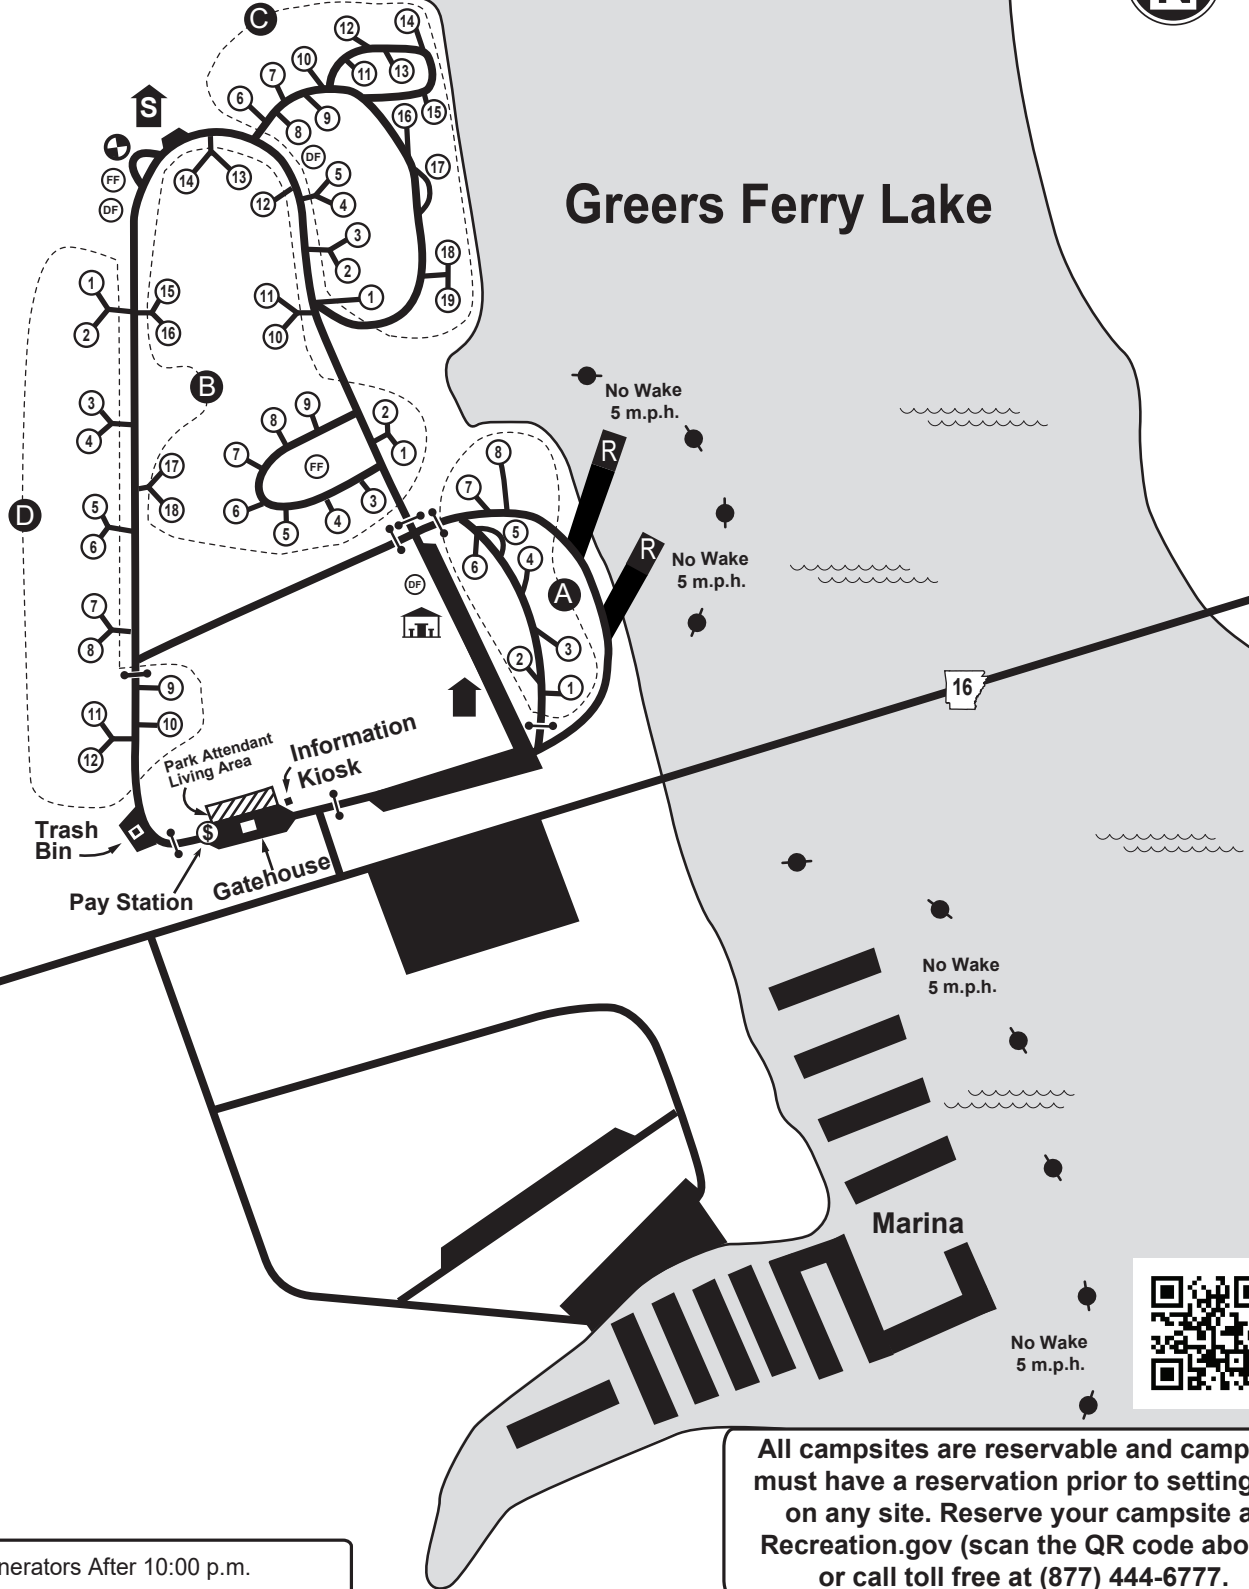

For more information, contact the Greers Ferry Project Office at (501) 362-2416, M-F, 8:00 a.m. - 4:30 p.m. or park gatehouse at (501) 825-7602, hours vary seasonally.

Greers Ferry Lake

No Generators After 10:00 p.m.

All campsites are reservable and campers must have a reservation prior to setting up on any site. Reserve your campsite at Recreation.gov (scan the QR code above) or call toll free at (877) 444-6777.

LEGEND Map not to scale		Electrical Outlets in all Campsites 30 and 20 Amp Service		<h1>Narrows Park</h1>	
Camp Area	Freeze Proof Faucet	Trash Bin	Playground	U.S. Army Corps of Engineers Little Rock District <small>12/18/2020</small>	
Campsite	Drinking Fountain	Picnic Shelter	Dump Station		
Information Kiosk	Toilet with Showers	Pay Station	Gate		
Boat Launch Ramp		Toilet			