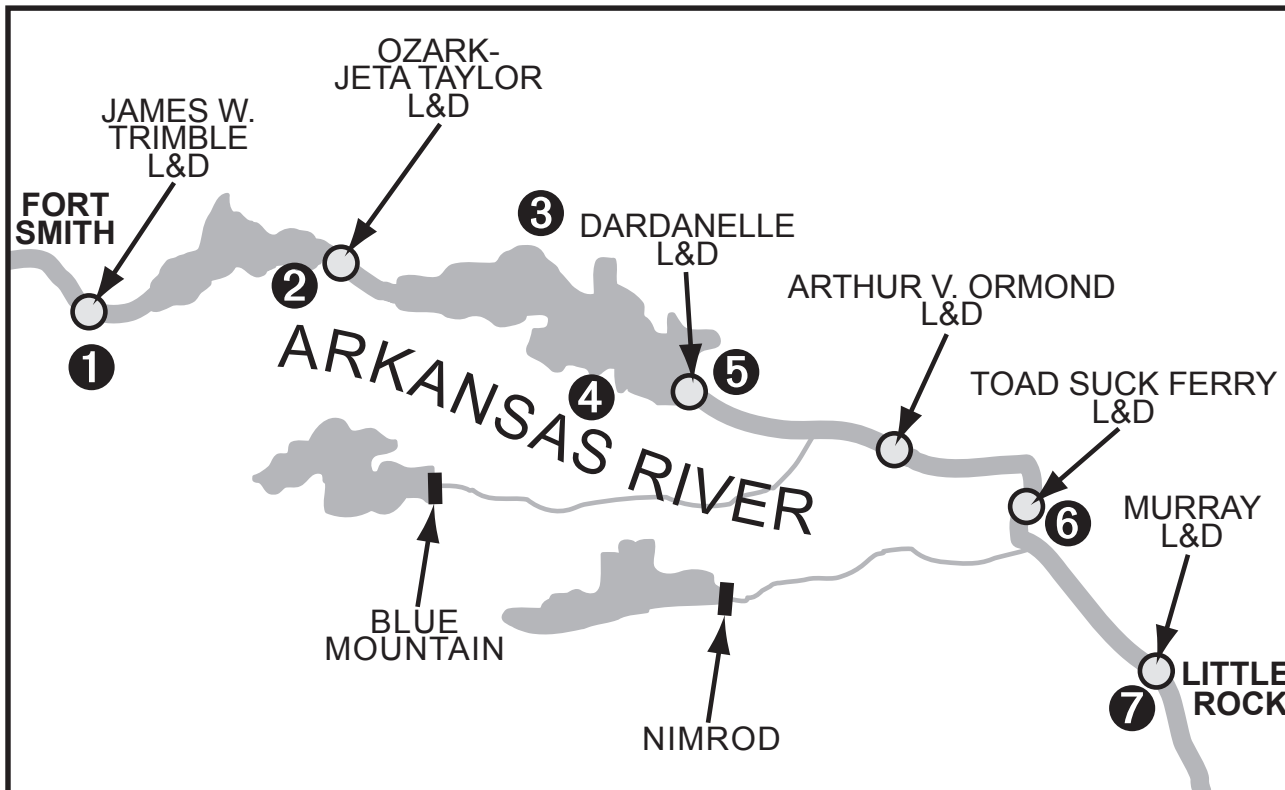

Frequently Asked Questions

1. Pets must be on a leash shorter than 6 feet in length. Please remember to clean up after your pet.
2. Quiet hours begin at 10 p.m. and end at 6 a.m.
3. Check out time is 3 p.m. Check in time is 4 p.m.
4. Campers may remain 14 days. A fourteen day extension may be requested, pending holiday weekends and reservations.
5. A maximum of one wheeled camping unit and one tent or two tents are allowed per campsite. A maximum of 10 people are allowed per campsite.
6. Anyone wishing to host an event larger than 100 people should request a Special Event Application.
7. Loaded firearms (including concealed weapons permit holders) are prohibited within the campground.
8. Feeding wildlife is not permitted.
9. Be a good steward – keep your campsite clean. The next camper will thank you!
10. No ATV's, golf carts or other unlicensed vehicles are allowed within the campground.

Project Office Phone Numbers:

Russellville Project Office 479-968-5008 • Toad Suck Ferry Field Office 501-329-2986 • Ozark Field Office 479-667-2129

1. **Springhill Park** 479-452-4598
  1700 Lock and Dam Road
  Barling, Arkansas 72923
2. **Aux Arc Park** 479-667-1100
  1314 Aux Arc Road
  Ozark, Arkansas 72949
3. **Piney Bay Park** 479-885-3029
  189 Private Road 2720
  London, Arkansas 72847
4. **Shoal Bay Park** 479-938-7335
  499 Shoal Bay Road
  New Blaine, Arkansas 72859
5. **Old Post Road Park** 479-968-7962
  1063 Lock and Dam Road
  Russellville, Arkansas 72802
6. **Toad Suck Park** 501-759-2005
  93 Park Road
  Bigelow, Arkansas 72016
7. **Maumelle Park** 501-868-9477
  9009 Pinnacle Valley Road
  Little Rock, Arkansas 72223