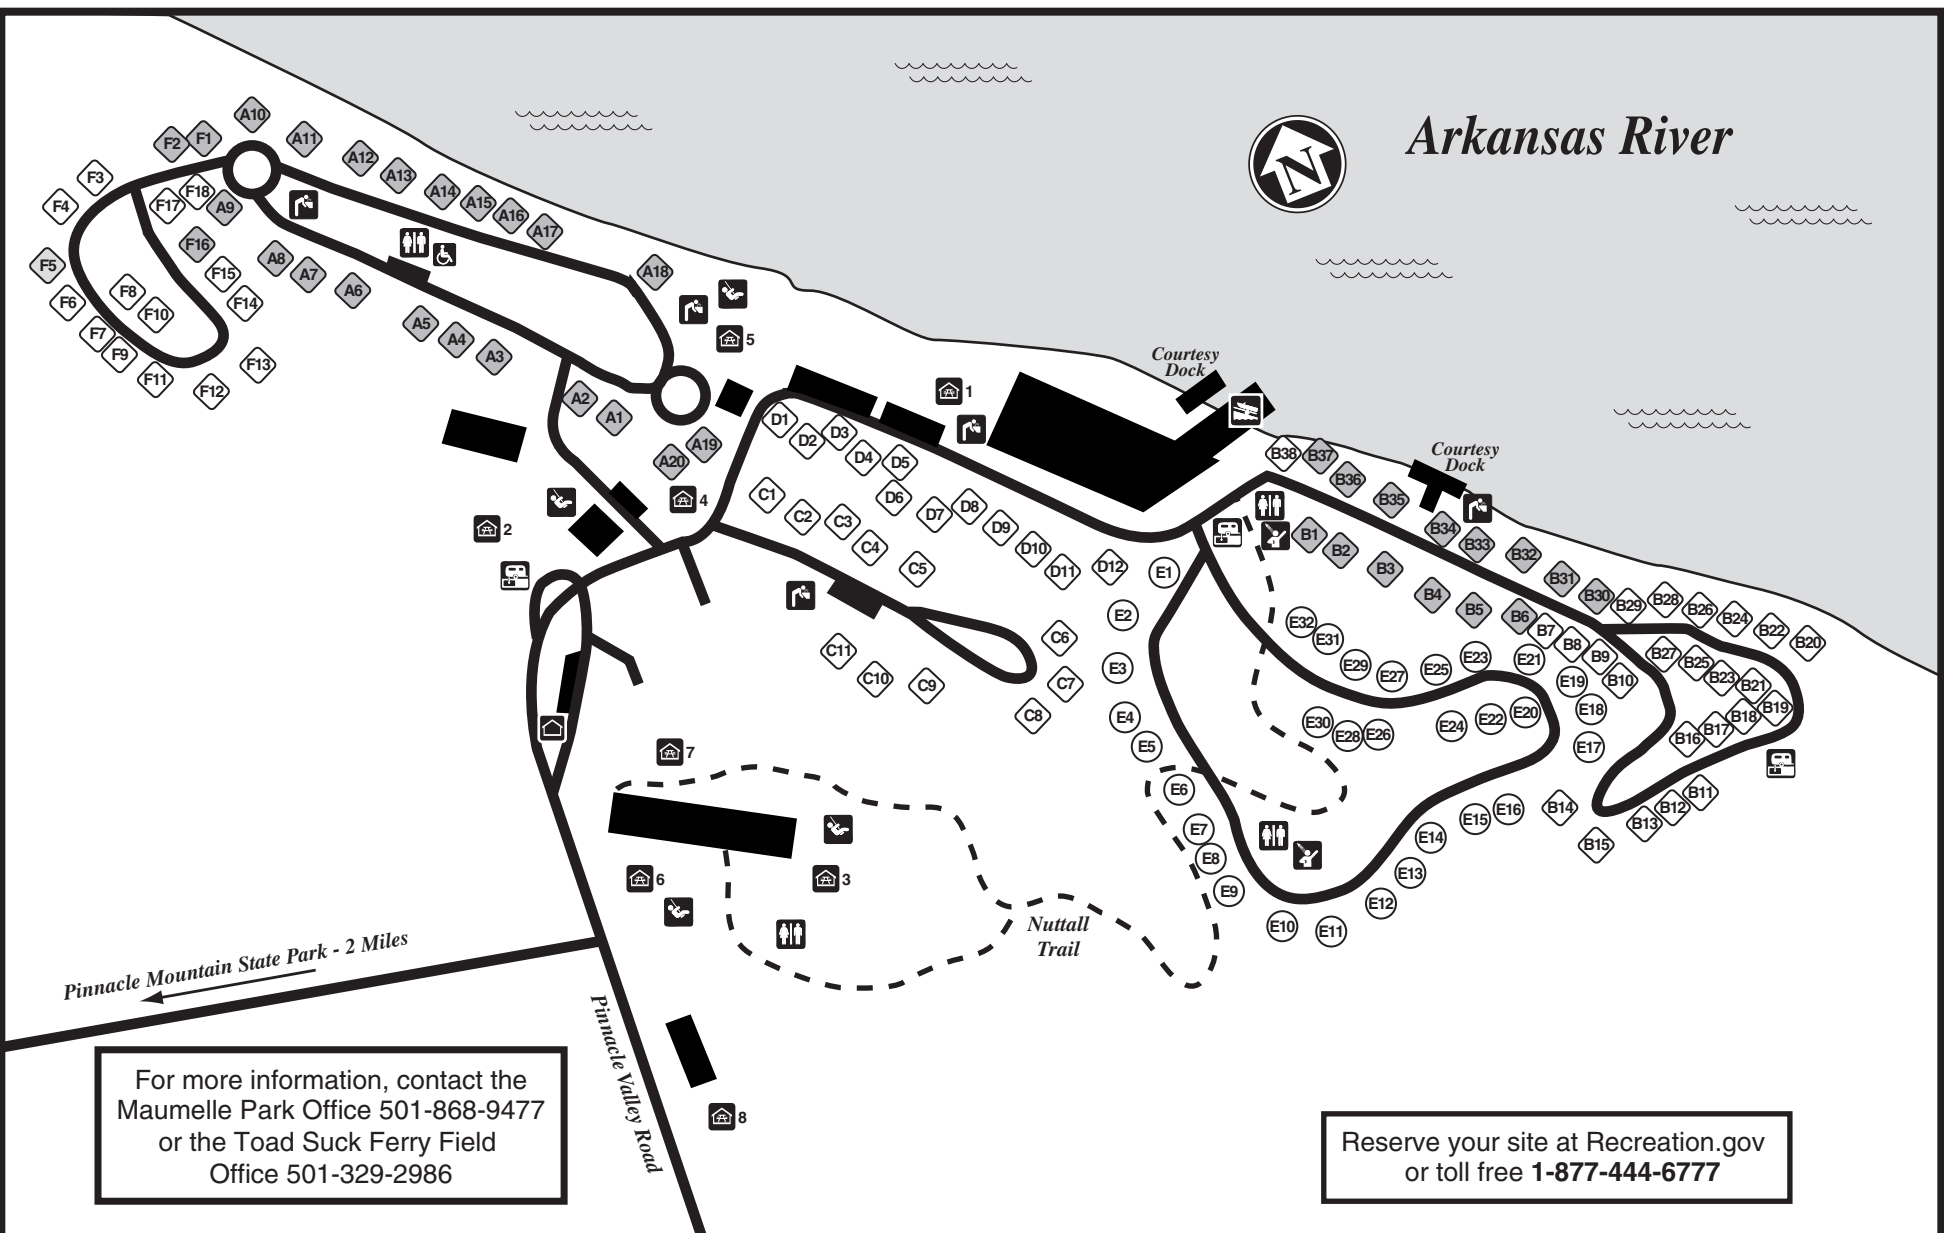

Arkansas River

Pinnacle Mountain State Park - 2 Miles

For more information, contact the
Maumelle Park Office 501-868-9477
or the Toad Suck Ferry Field
Office 501-329-2986

Reserve your site at Recreation.gov
or toll free 1-877-444-6777

LEGEND Map not to scale		Campsite	Reservable Campsite (30 AMP)	Reservable Campsite (50 AMP)
Accessible	Gatehouse	Playground		
Boat Launch	Drinking Water	Toilet		
Dump Station	Picnic Pavilion	Showers		

Maumelle Park

U.S. Army Corps
of Engineers
Little Rock District