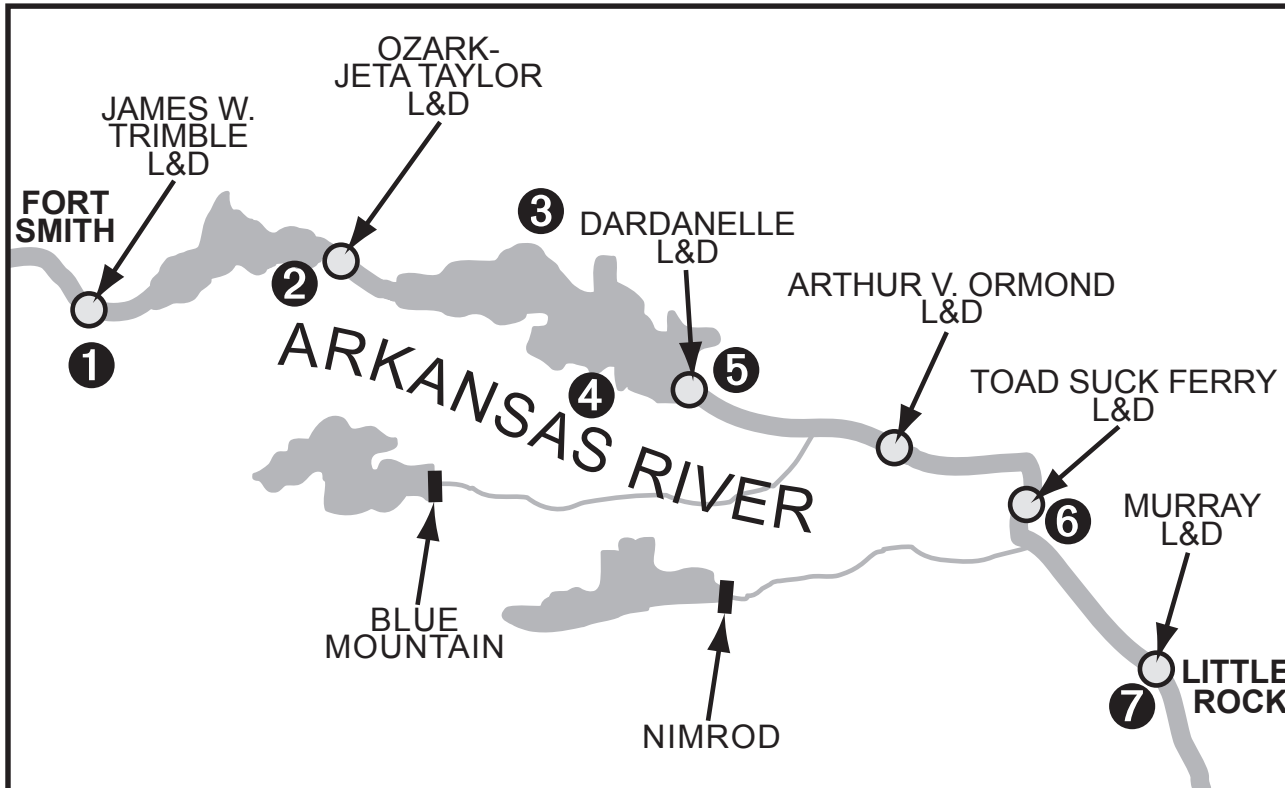

Project Office Phone Numbers:

Russellville Project Office 479-968-5008 • Toad Suck Ferry Field Office 501-329-2986 • Ozark Field Office 479-667-2129

1. **Springhill Park** 479-452-4598
1700 Lock and Dam Road
Barling, Arkansas 72923
2. **Aux Arc Park** 479-667-1100
1314 Aux Arc Road
Ozark, Arkansas 72949
3. **Piney Bay Park** 479-885-3029
189 Private Road 2720
London, Arkansas 72847
4. **Shoal Bay Park** 479-938-7335
499 Shoal Bay Road
New Blaine, Arkansas 72859
5. **Old Post Road Park** 479-968-7962
1063 Lock and Dam Road
Russellville, Arkansas 72802
6. **Toad Suck Park** 501-759-2005
93 Park Road
Bigelow, Arkansas 72016
7. **Maumelle Park** 501-868-9477
9009 Pinnacle Valley Road
Little Rock, Arkansas 72223