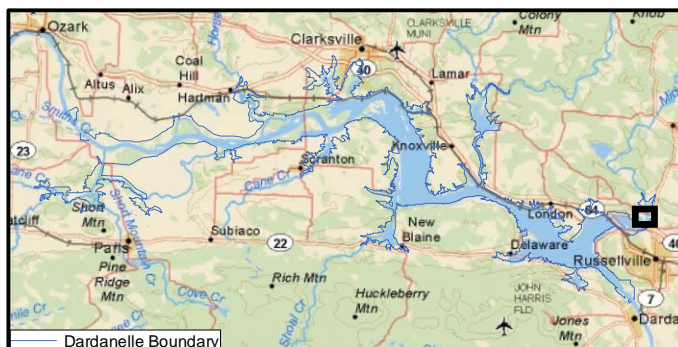

# Sunken Fish Habitat (StripPits) - 2010 Lake Dardanelle

-  Fish Habitat
-  Local Roads (ACF)
-  Parks

**US Army Corps of Engineers®**  
Little Rock District

This image is an approximate representation and may not be used as a legal document due to errors in the generation process. Copies of survey plats and shoreline allocation maps may be obtained through the Russellville Project Office. The Corps of Engineers is not responsible for any incorrect information provided in this map.