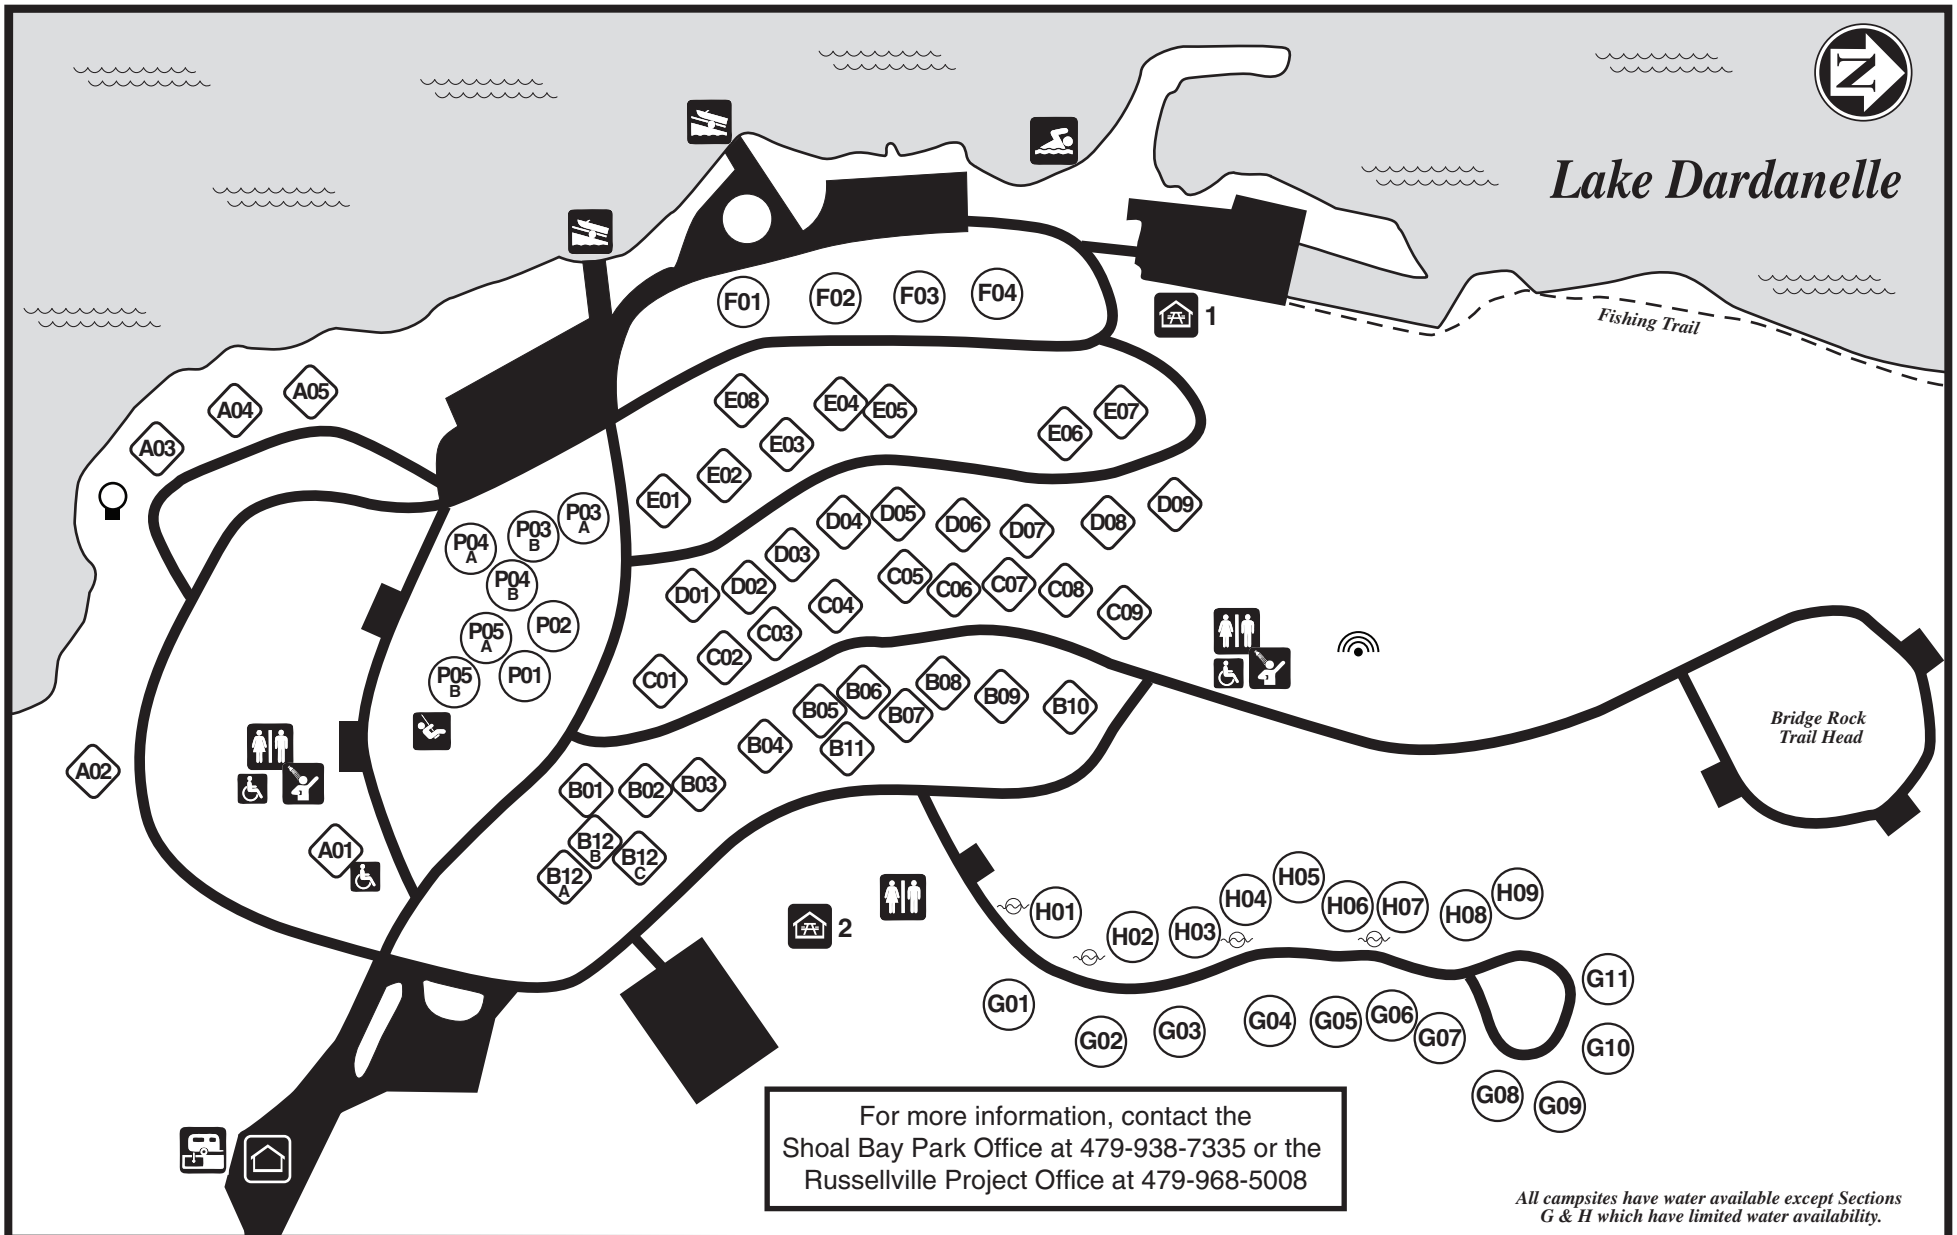

Lake Dardanelle

For more information, contact the Shoal Bay Park Office at 479-938-7335 or the Russellville Project Office at 479-968-5008

All campsites have water available except Sections G & H which have limited water availability.

LEGEND Map not to scale

○ Non-Reservable Campsite ◇ Reservable Campsite

Reserve your site at Recreation.gov or toll free 1-877-444-6777

- Accessible
- Boat Launch
- Dump Station

- Gatehouse
- Swim Beaches
- Picnic Pavilion

- Theater
- Toilet
- Showers

- Playground
- Fishing Trail
- Fish Cleaning Station

Shoal Bay Park

U.S. Army Corps of Engineers
Little Rock District

11/01/10