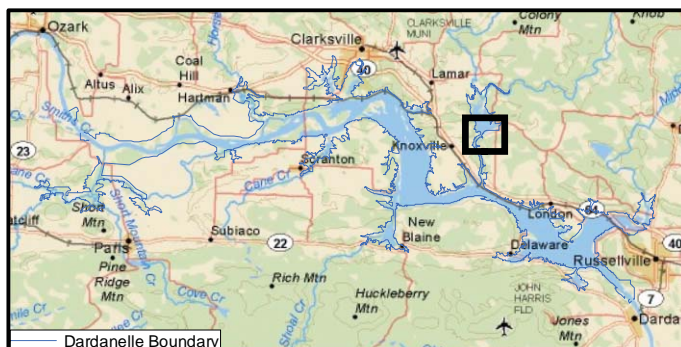

Sunken Fish Habitat (Piney Bay) - 2011 Lake Dardanelle

-  Fish Habitat
-  Local Roads (ACF)
-  Parks

US Army Corps of Engineers®
Little Rock District

This image is an approximate representation and may not be used as a legal document due to errors in the generation process. Copies of survey plats and shoreline allocation maps may be obtained through the Russellville Project Office. The Corps of Engineers is not responsible for any incorrect information provided in this map.