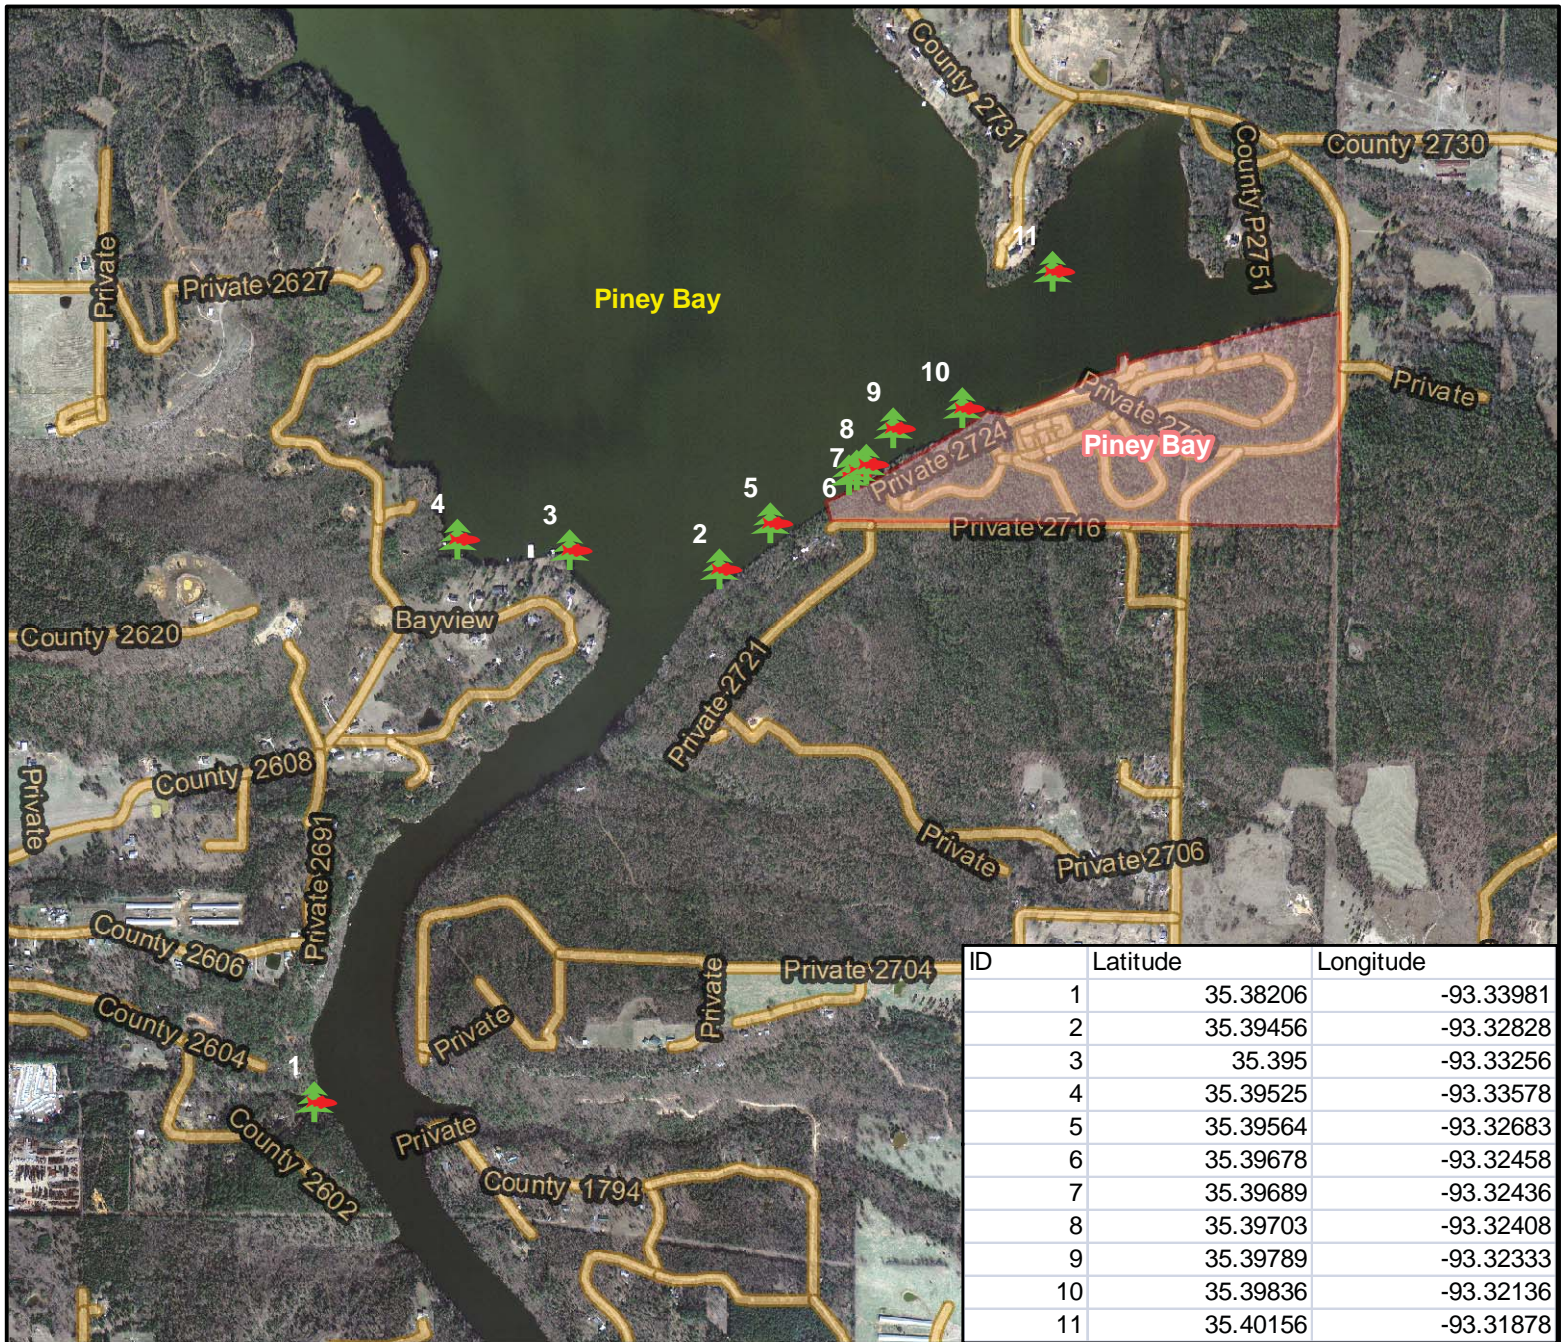

Sunken Fish Habitat (Piney Bay) - 2011 Lake Dardanelle

-  Fish Habitat
-  Local Roads (ACF)
-  Parks

US Army Corps of Engineers®
Little Rock District

This image is an approximate representation and may not be used as a legal document due to errors in the generation process. Copies of survey plats and shoreline allocation maps may be obtained through the Russellville Project Office. The Corps of Engineers is not responsible for any incorrect information provided in this map.