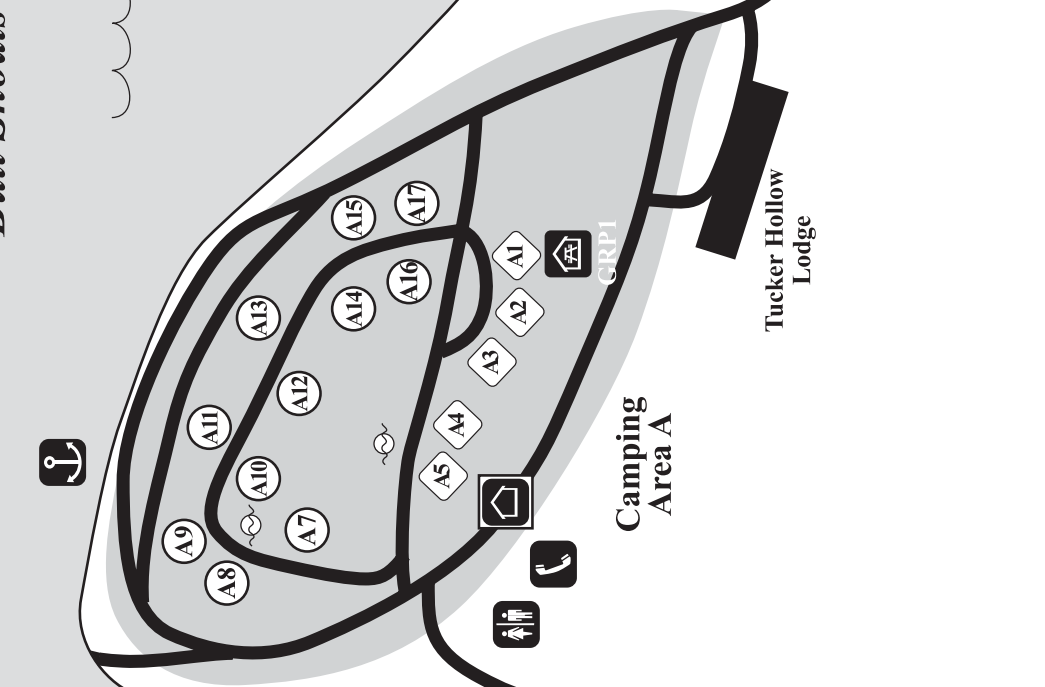

Bull Shoals Lake

GRP2

Camping Area B

W/S

GRP1

Camping Area A

Tucker Hollow Lodge

Tucker Hollow Park

LEGEND

Map not to scale

A1 Campsite B26 Reservable Campsite

US Army Corps of Engineers
Little Rock District