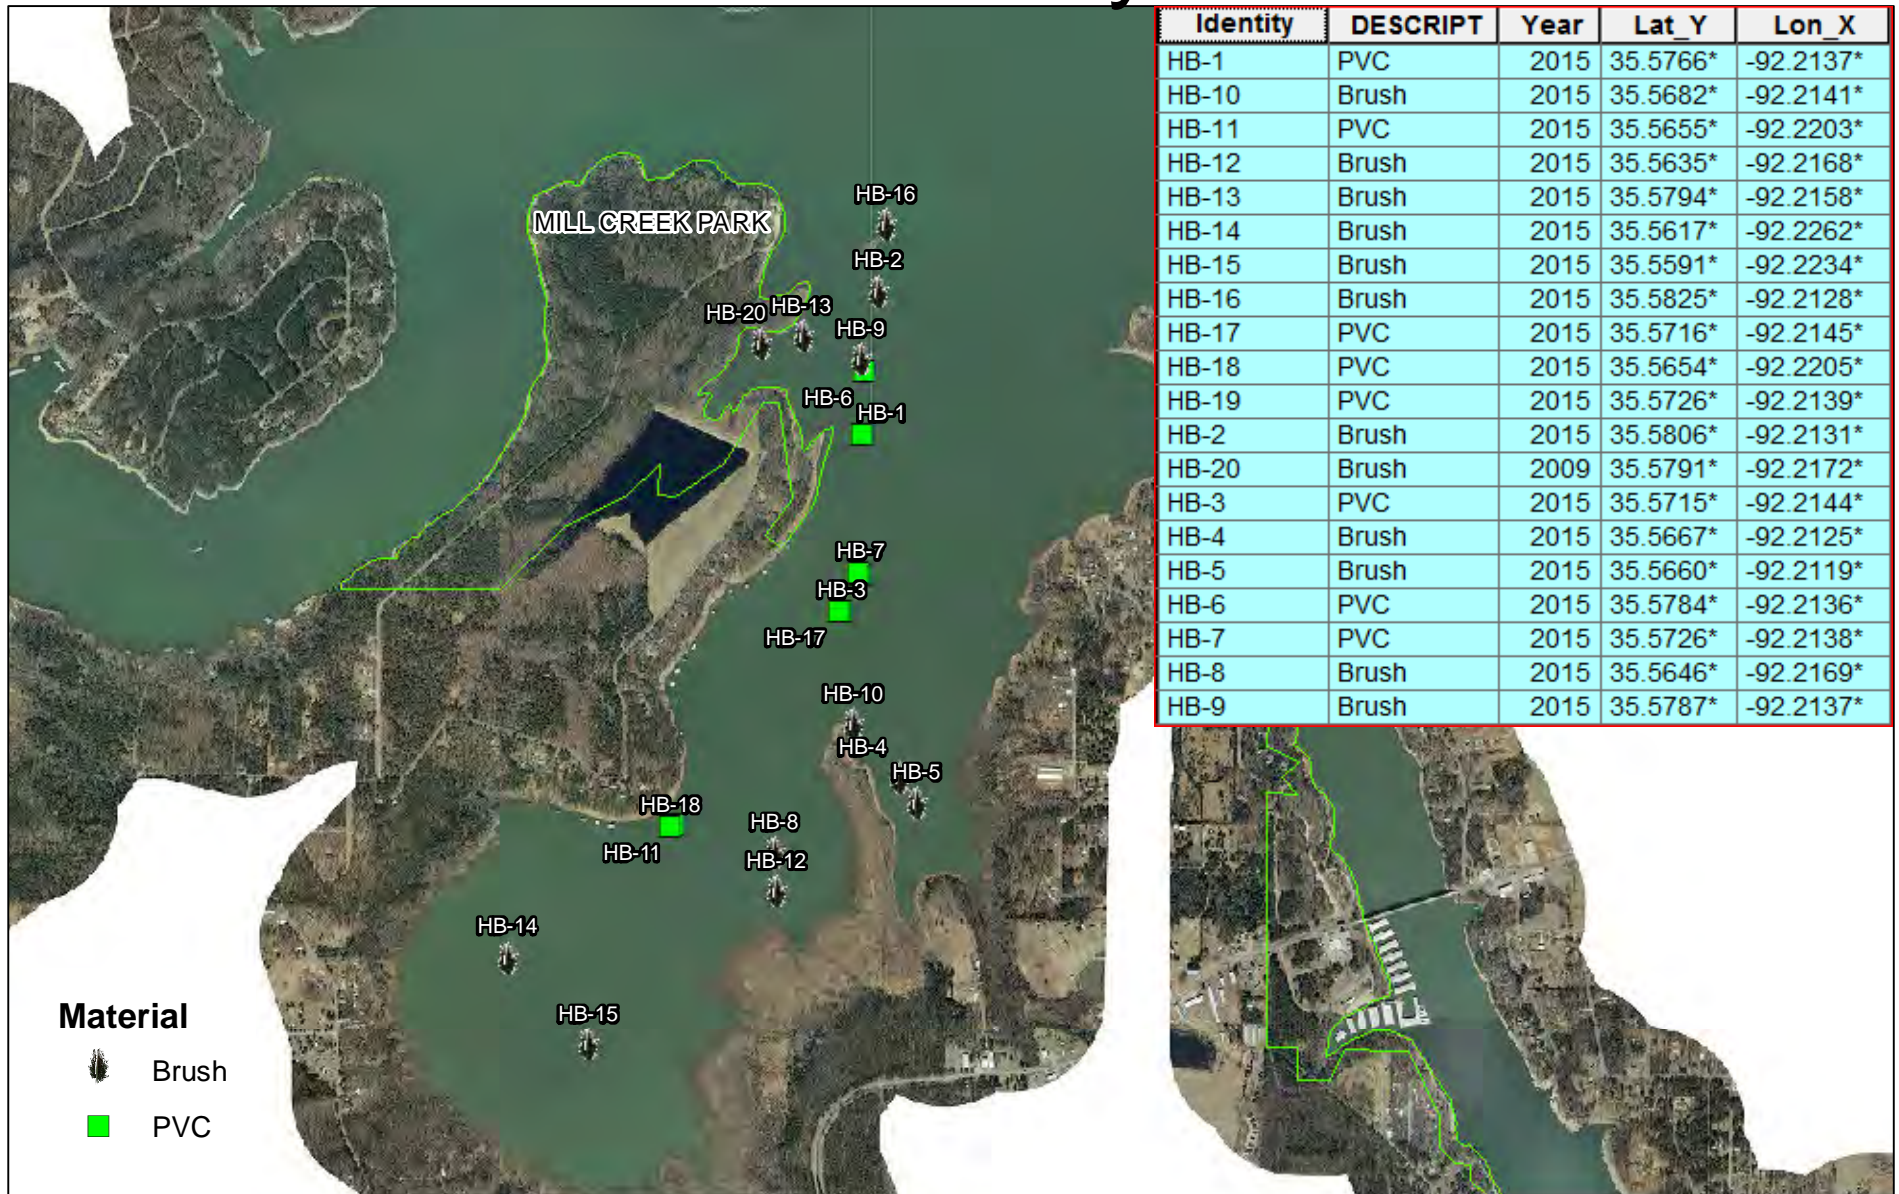

Greers Ferry Lake

Hidden Bay Fish Structure

This image is an approximate representation and may not be used as a legal document due to errors in the generation process. The Corps of Engineers is not responsible for any incorrect information provided in this map.