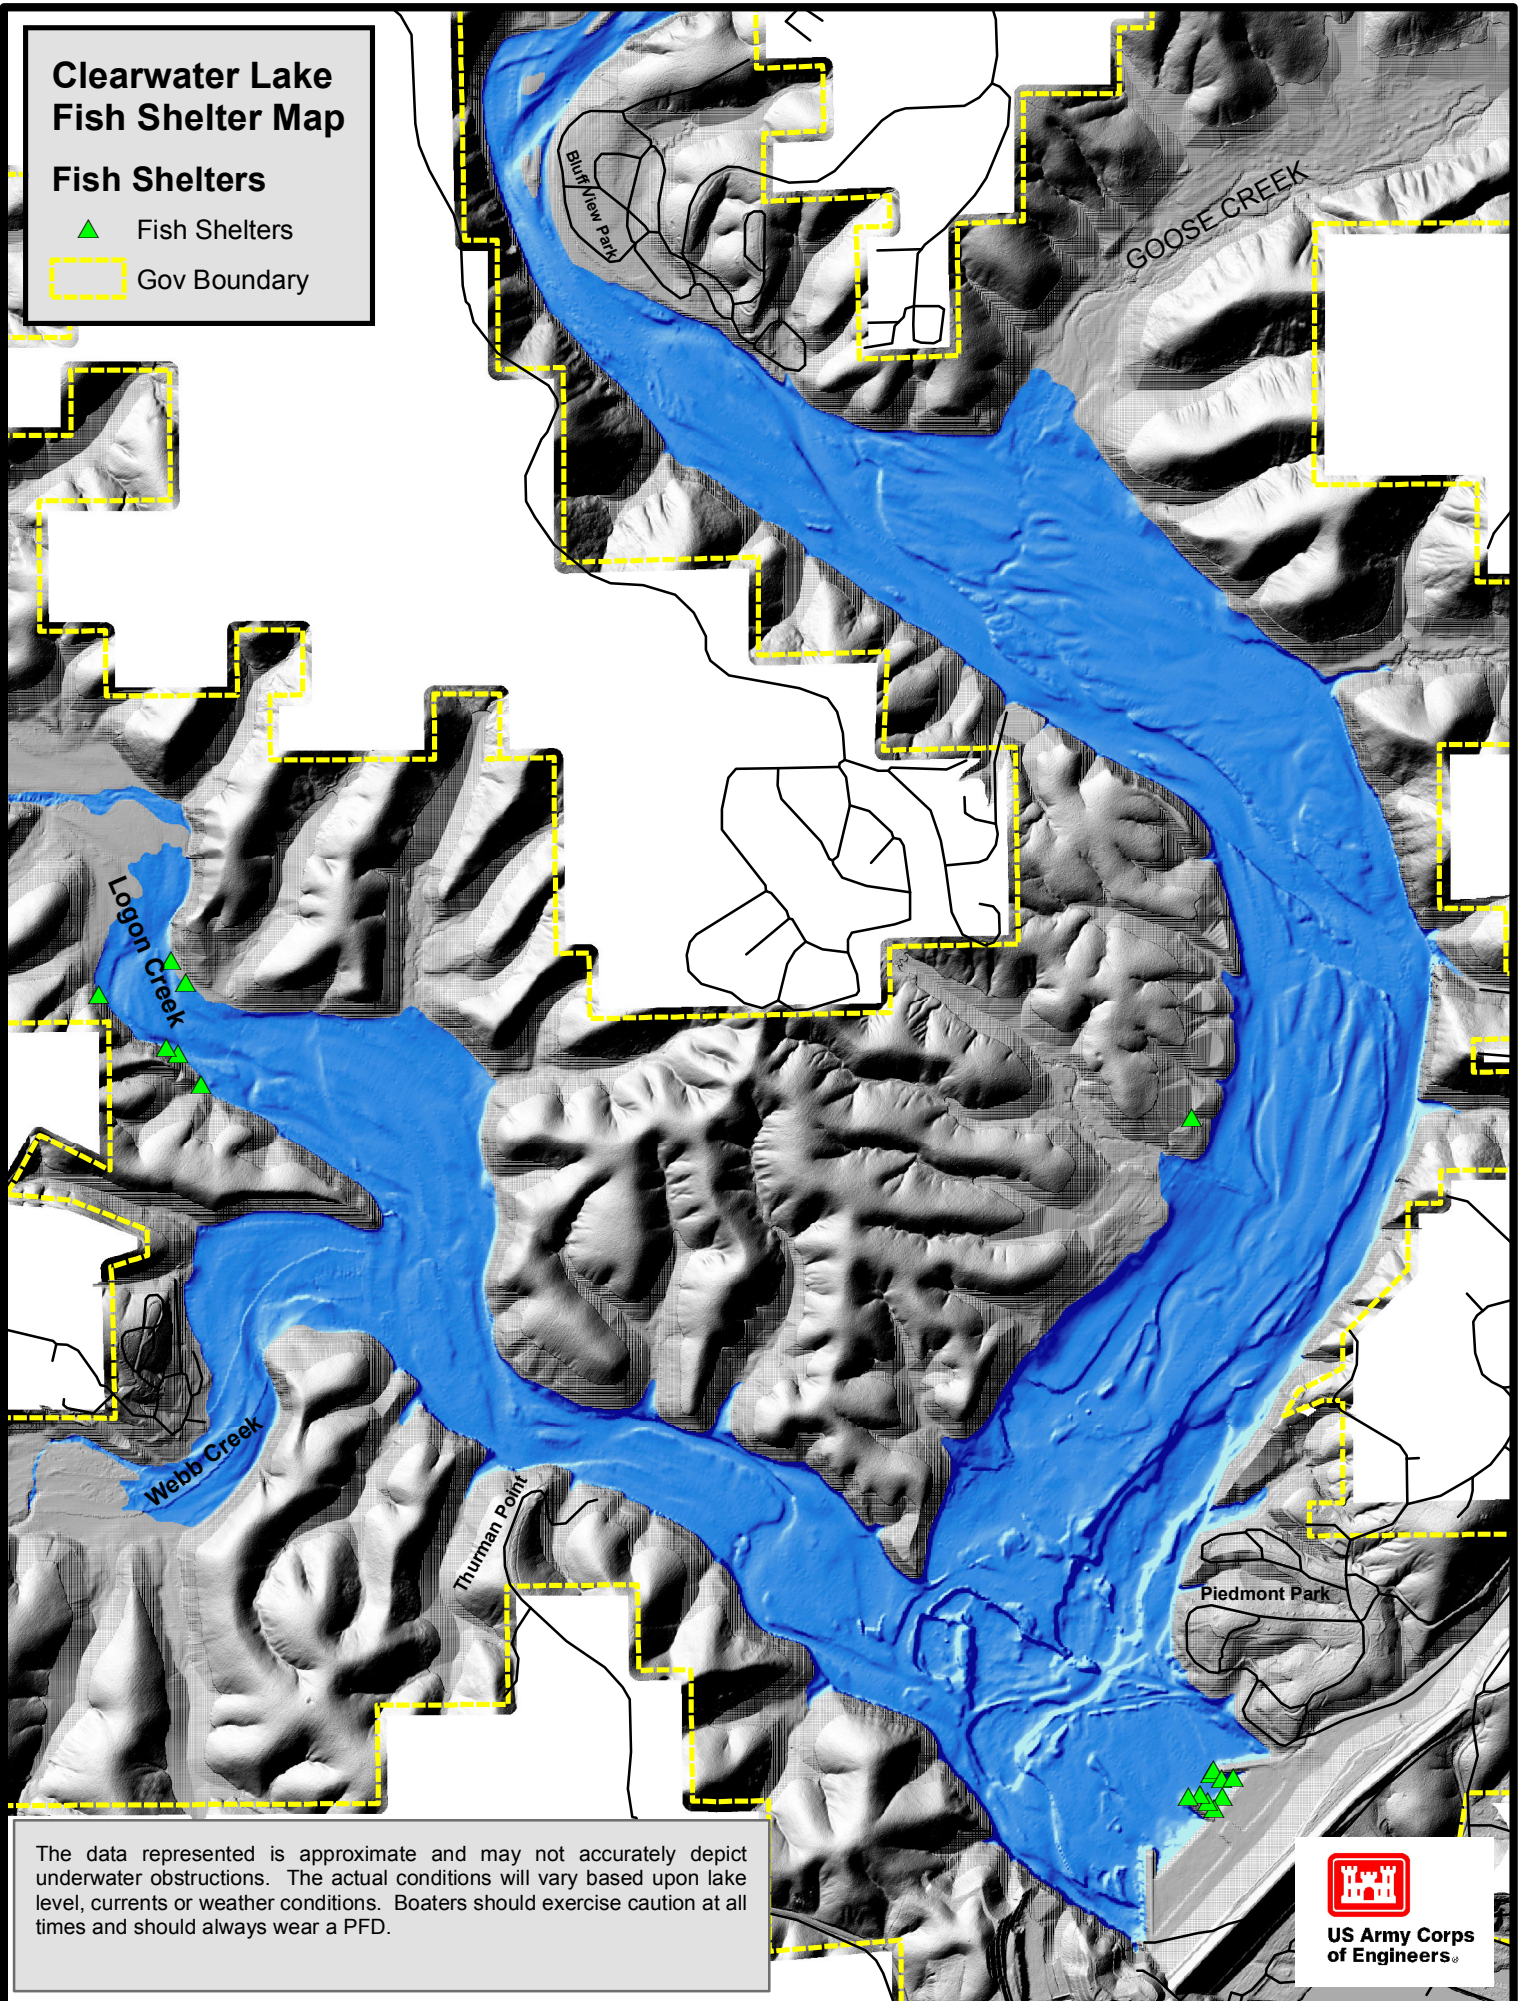

# Clearwater Lake Fish Shelter Map

## Fish Shelters

-  Fish Shelters
-  Gov Boundary

The data represented is approximate and may not accurately depict underwater obstructions. The actual conditions will vary based upon lake level, currents or weather conditions. Boaters should exercise caution at all times and should always wear a PFD.