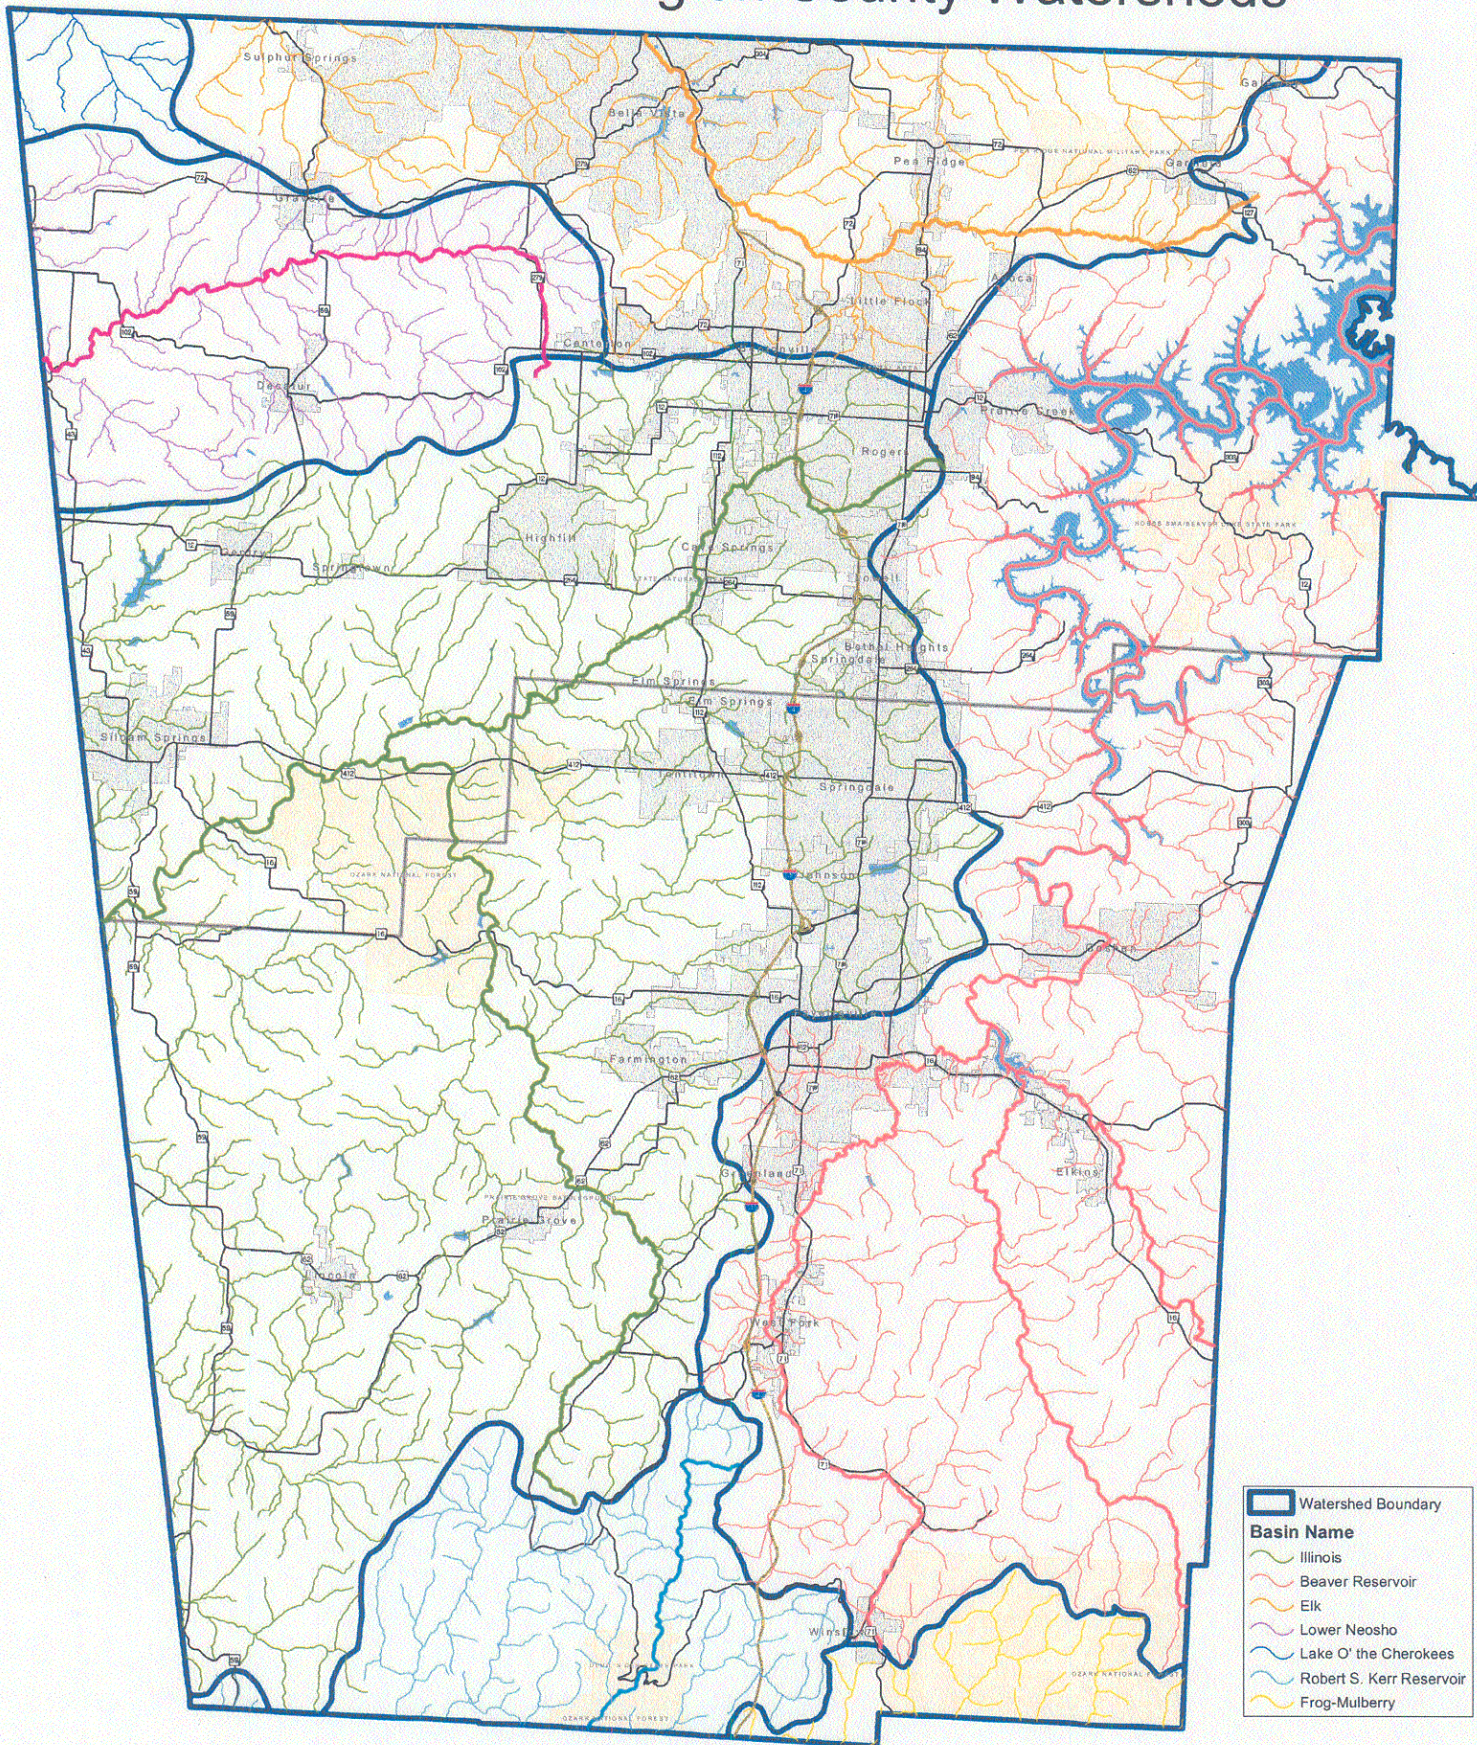

Benton & Washington County Watersheds

Watershed Boundary

Basin Name

- Illinois
- Beaver Reservoir
- Elk
- Lower Neosho
- Lake O' the Cherokees
- Robert S. Kerr Reservoir
- Frog-Mulberry